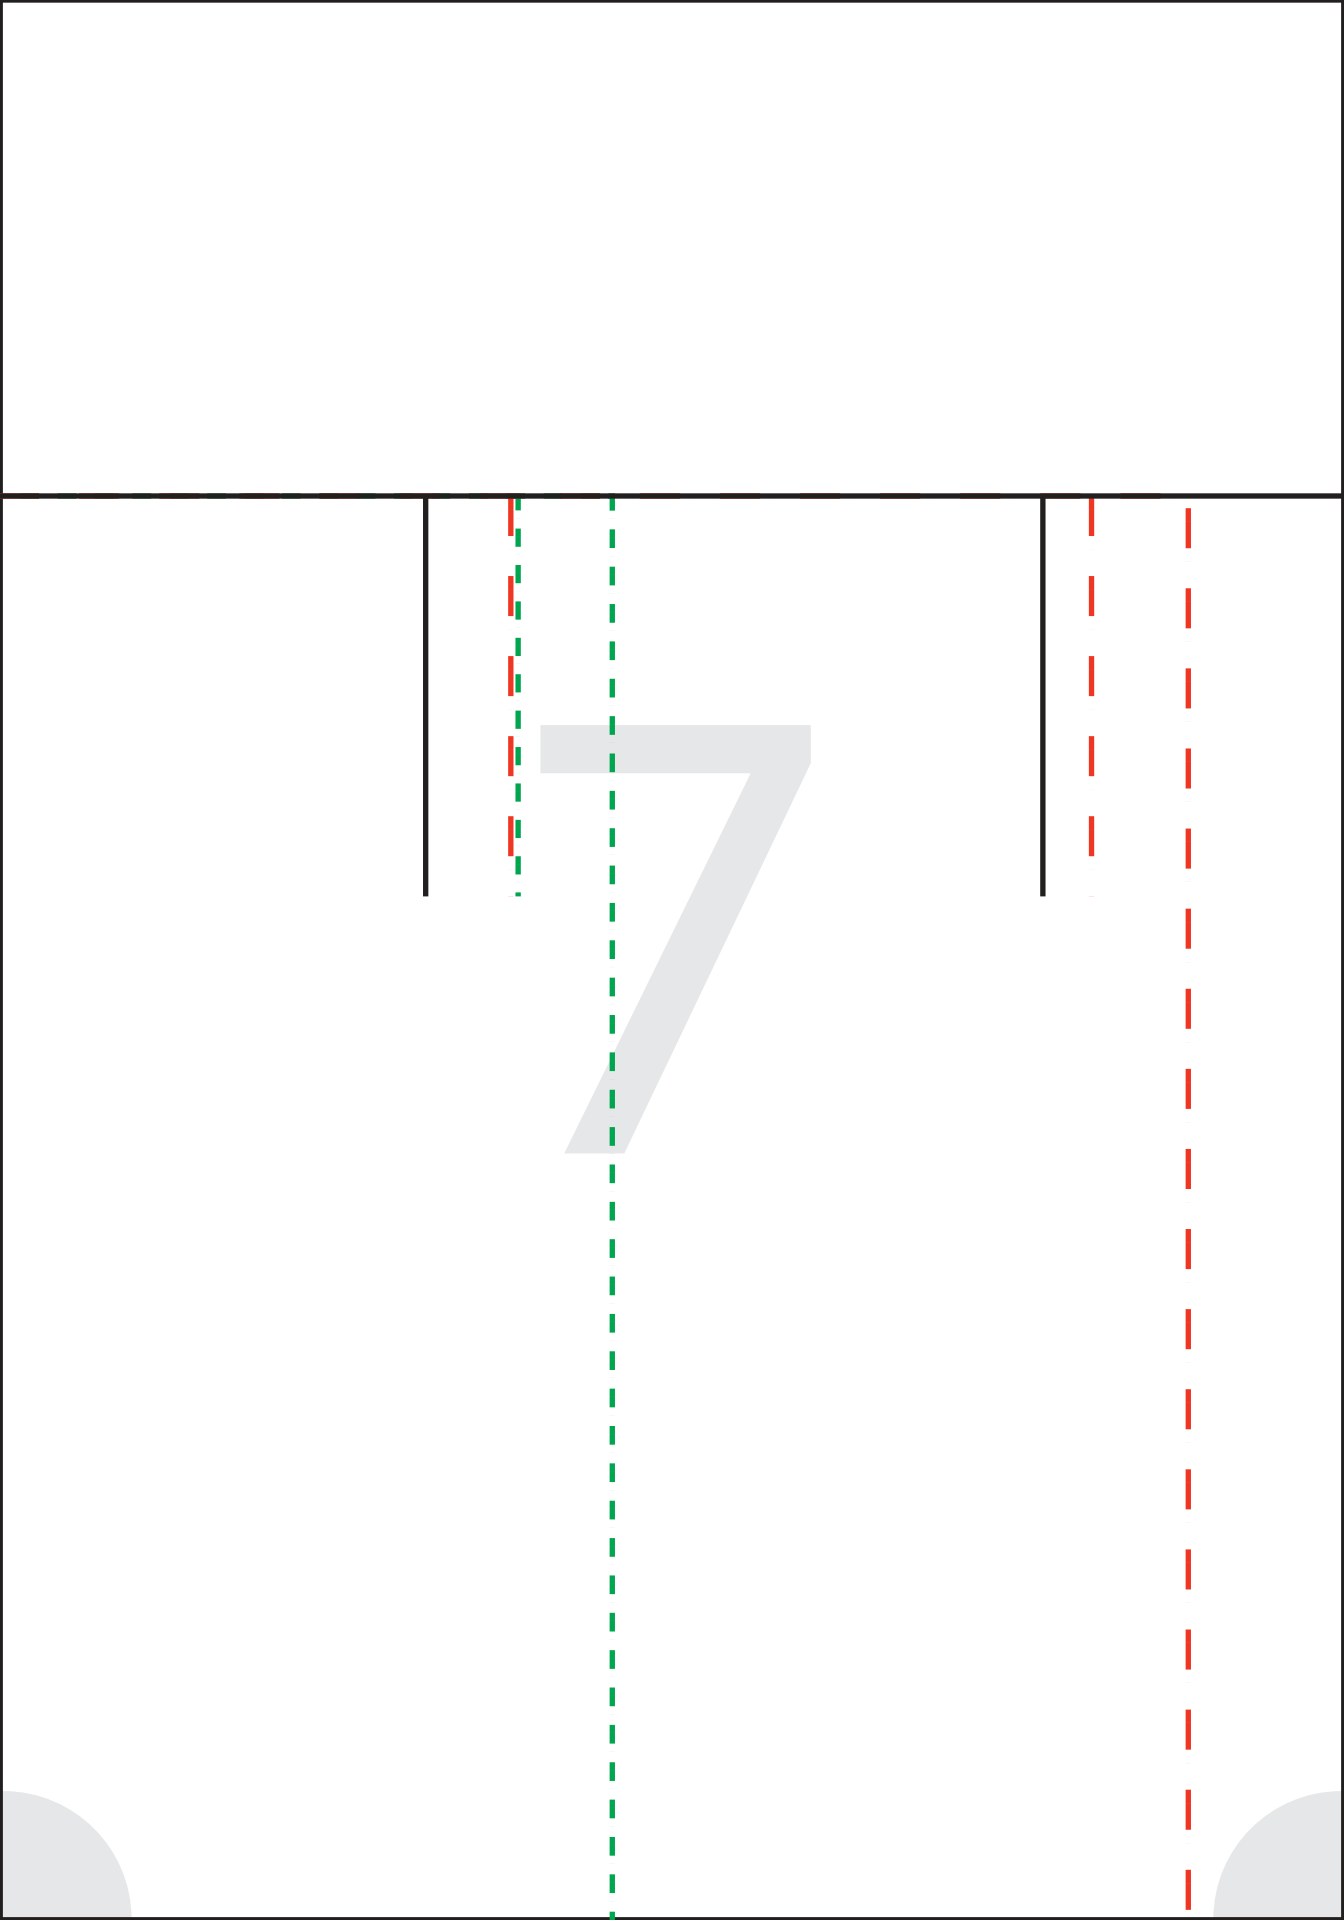

1

2 x 2 inch
Test
Square

2

3

4

5

6

8

9

10

HAPPIESTCAMPER.COM

Size Key Chart

Small

Medium

Large

12

23

24

25

26

27

28

2 x 2 inch
Test
Square

29