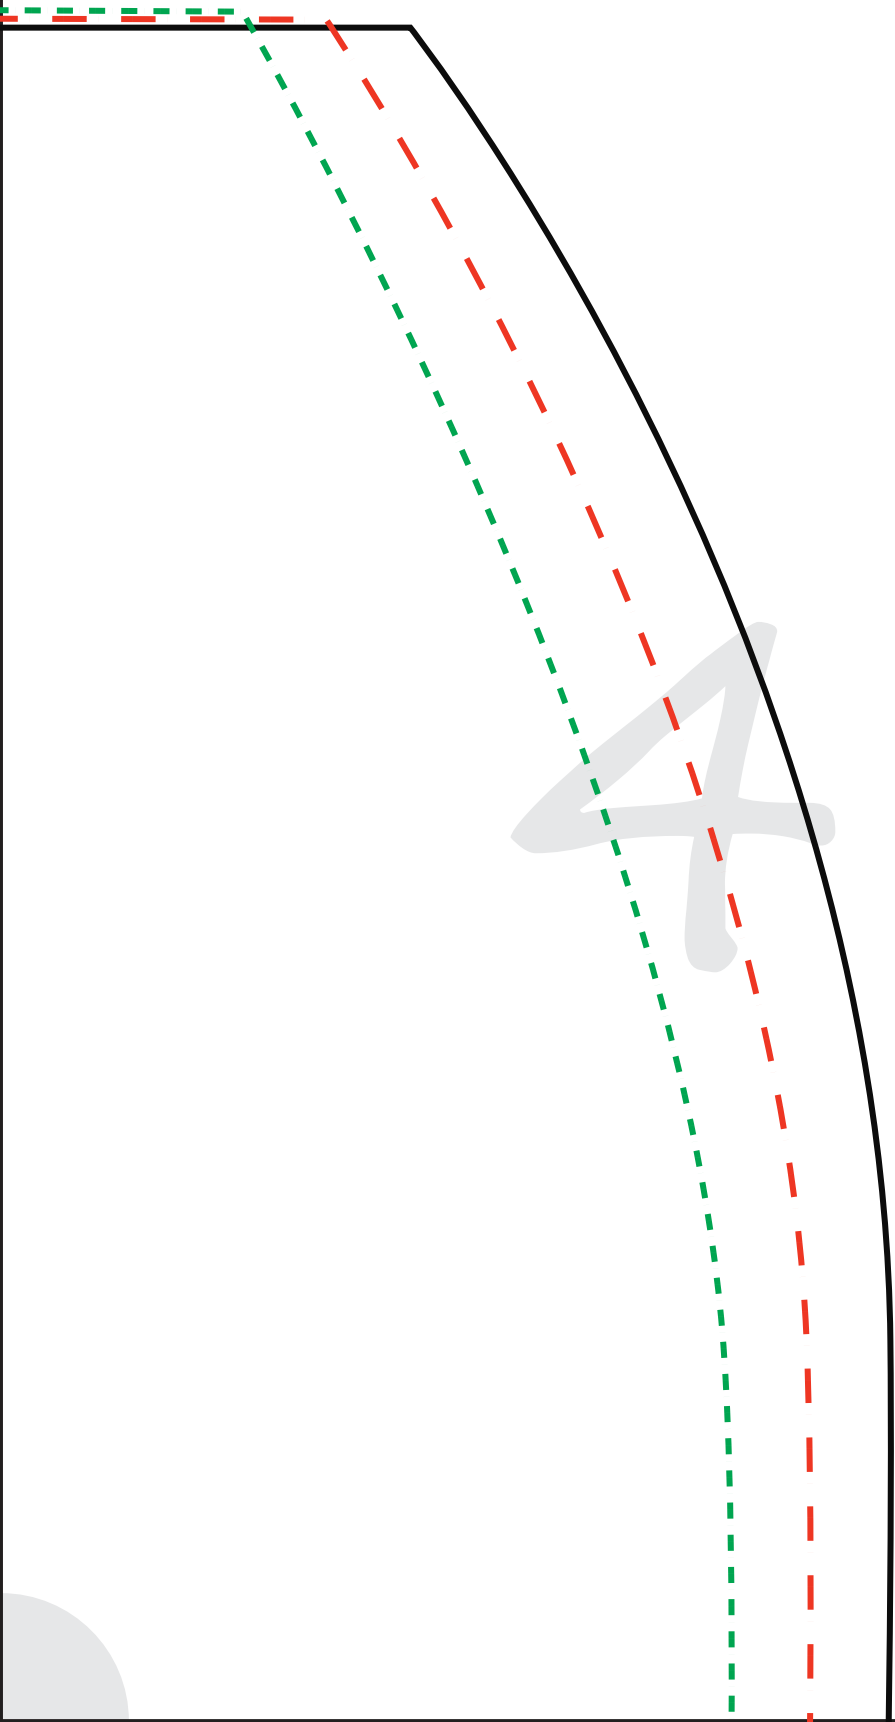

HAPPIESTCAMPER.COM

Size Key Chart

Small

Medium

Large

2 x 2 inch
Test
Square

HAPPIESTCAMPER.COM

Women's Knit Fitted Sk

Cut 2 on fold

1 FRONT

1 BACK

3/8" seam allowance included

Fold

1" Elastic Cut Chart

Size :

Small - 27"

Medium - 29"

Large - 31"

Hem allowance 1"

skirt

5