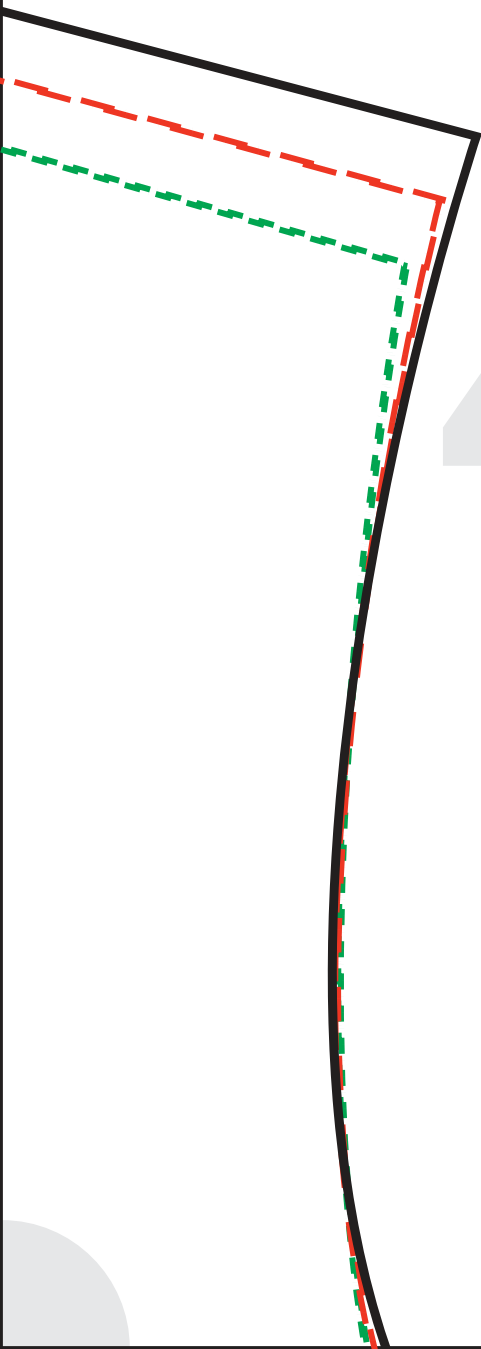

2 x 2 inch
Test
Square

HAPPIESTCAMPER.COM

Size Key Chart

Small -----

Medium -----

Large _____

4

HAPPIESTCAMPER.COM

**Womens Tank Top
Neck Binding - Cut 1**
3/8" seam allowance already included

5

HAPPIESTCAMPER.COM

**Womens Tank Top
Arm Binding - Cut 2**
3/8" seam allowance already included

6

HAPPIESTCAMPER.COM

Women's Tank Top

FRONT

Cut 1 on fold

3/8" seam allowance already included

Fold

HAPPIESTCAMPER.COM

Women's Tote BACK Cut 1 on fold

3/8" seam allowance already included

Fold

ank Top

d

10

11

12

14