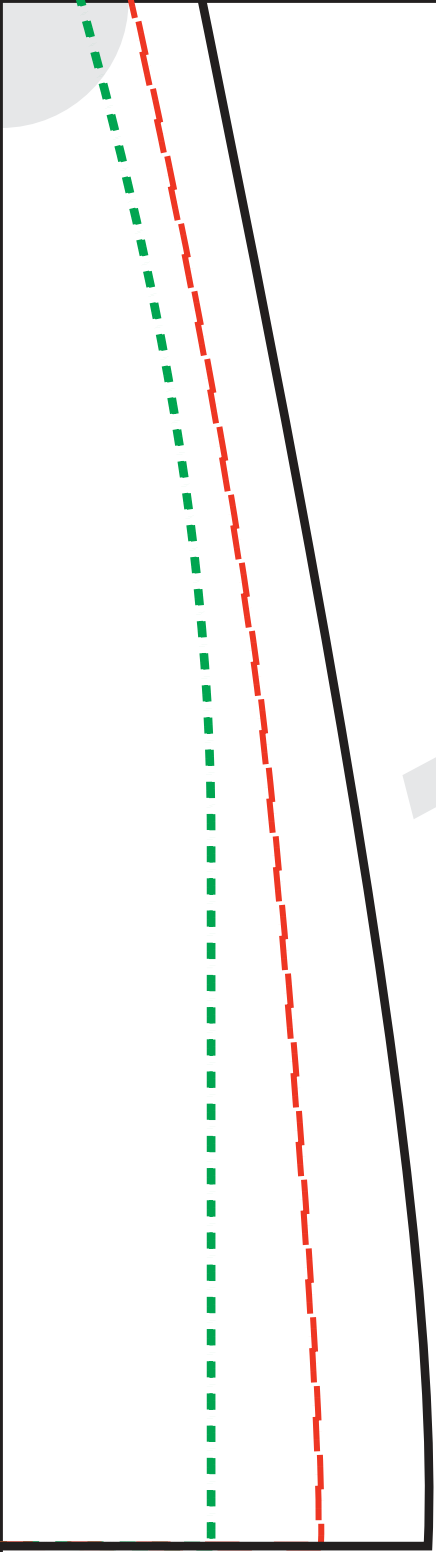

2 x 2 inch
Test
Square

HAPPIESTCAMPER.COM

Size Key Chart

Small -----

Medium -----

Large _____

4

HAPPIESTCAMPER.COM

**Womens Tank Top
Neck Binding - Cut 1**
3/8" seam allowance already included

5

HAPPIESTCAMPER.COM

**Womens Tank Top
Arm Binding - Cut 2**
3/8" seam allowance already included

6

HAPPIESTCAMPER.COM

Women's Tank Top

FRONT

Cut 1 on fold

3/8" seam allowance already included

Fold

HAPPIESTCAMPER.COM

Women's Tote BACK Cut 1 on fold

3/8" seam allowance already included

Fold

ank Top

d

10

11

12

14