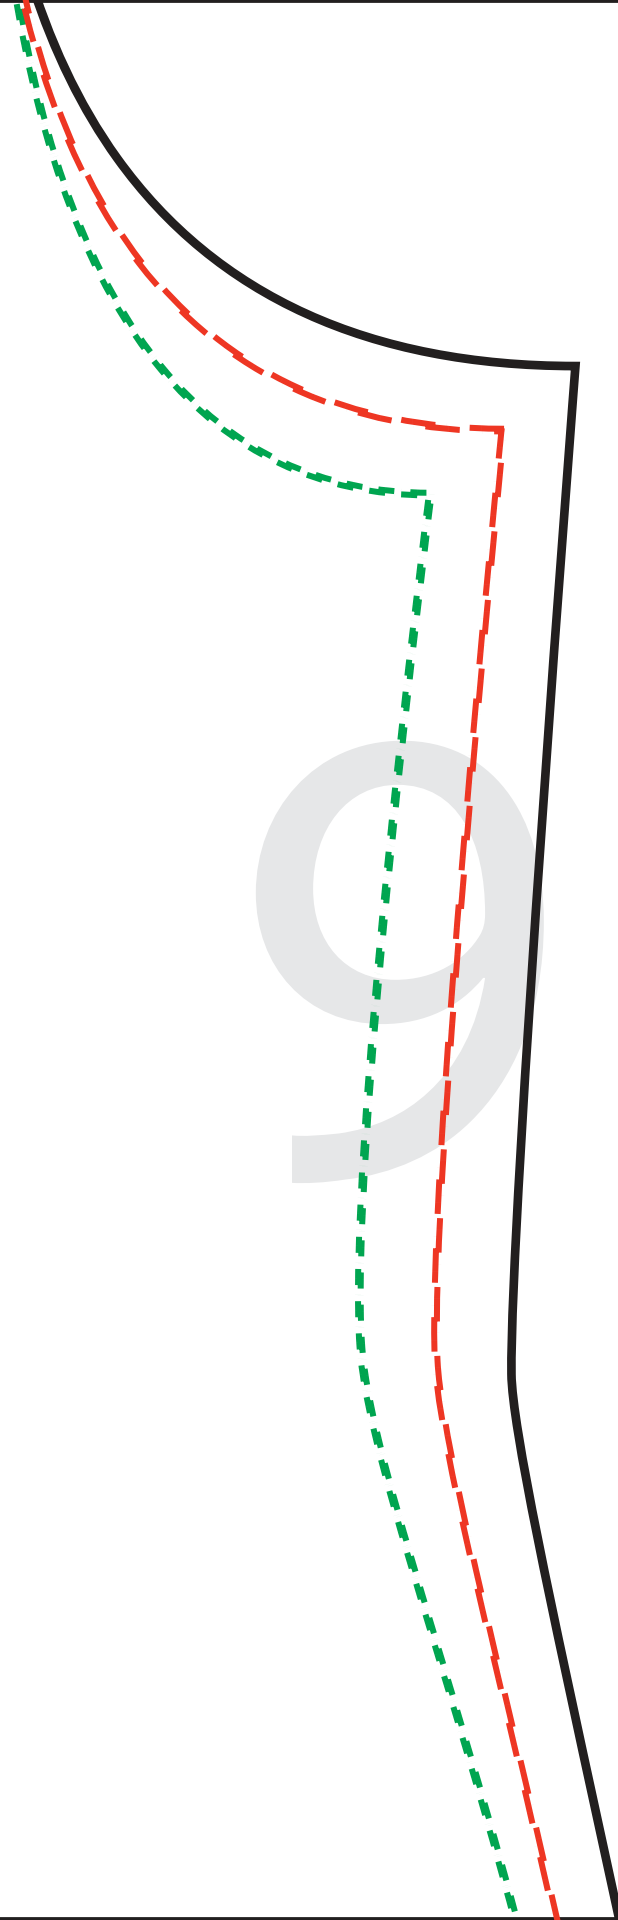

2 x 2 inch
Test
Square

HAPPIESTCAMPER.COM

Size Key Chart

Small -----

Medium -----

Large _____

4

HAPPIESTCAMPER.COM

**Womens Tank Top
Neck Binding - Cut 1**
3/8" seam allowance already included

5

HAPPIESTCAMPER.COM

**Womens Tank Top
Arm Binding - Cut 2**
3/8" seam allowance already included

6

HAPPIESTCAMPER.COM

Women's Tank Top

FRONT

Cut 1 on fold

3/8" seam allowance already included

Fold

HAPPIESTCAMPER.COM

Women's Tote BACK Cut 1 on fold

3/8" seam allowance already included

Fold

ank Top

d

10

11

12

14