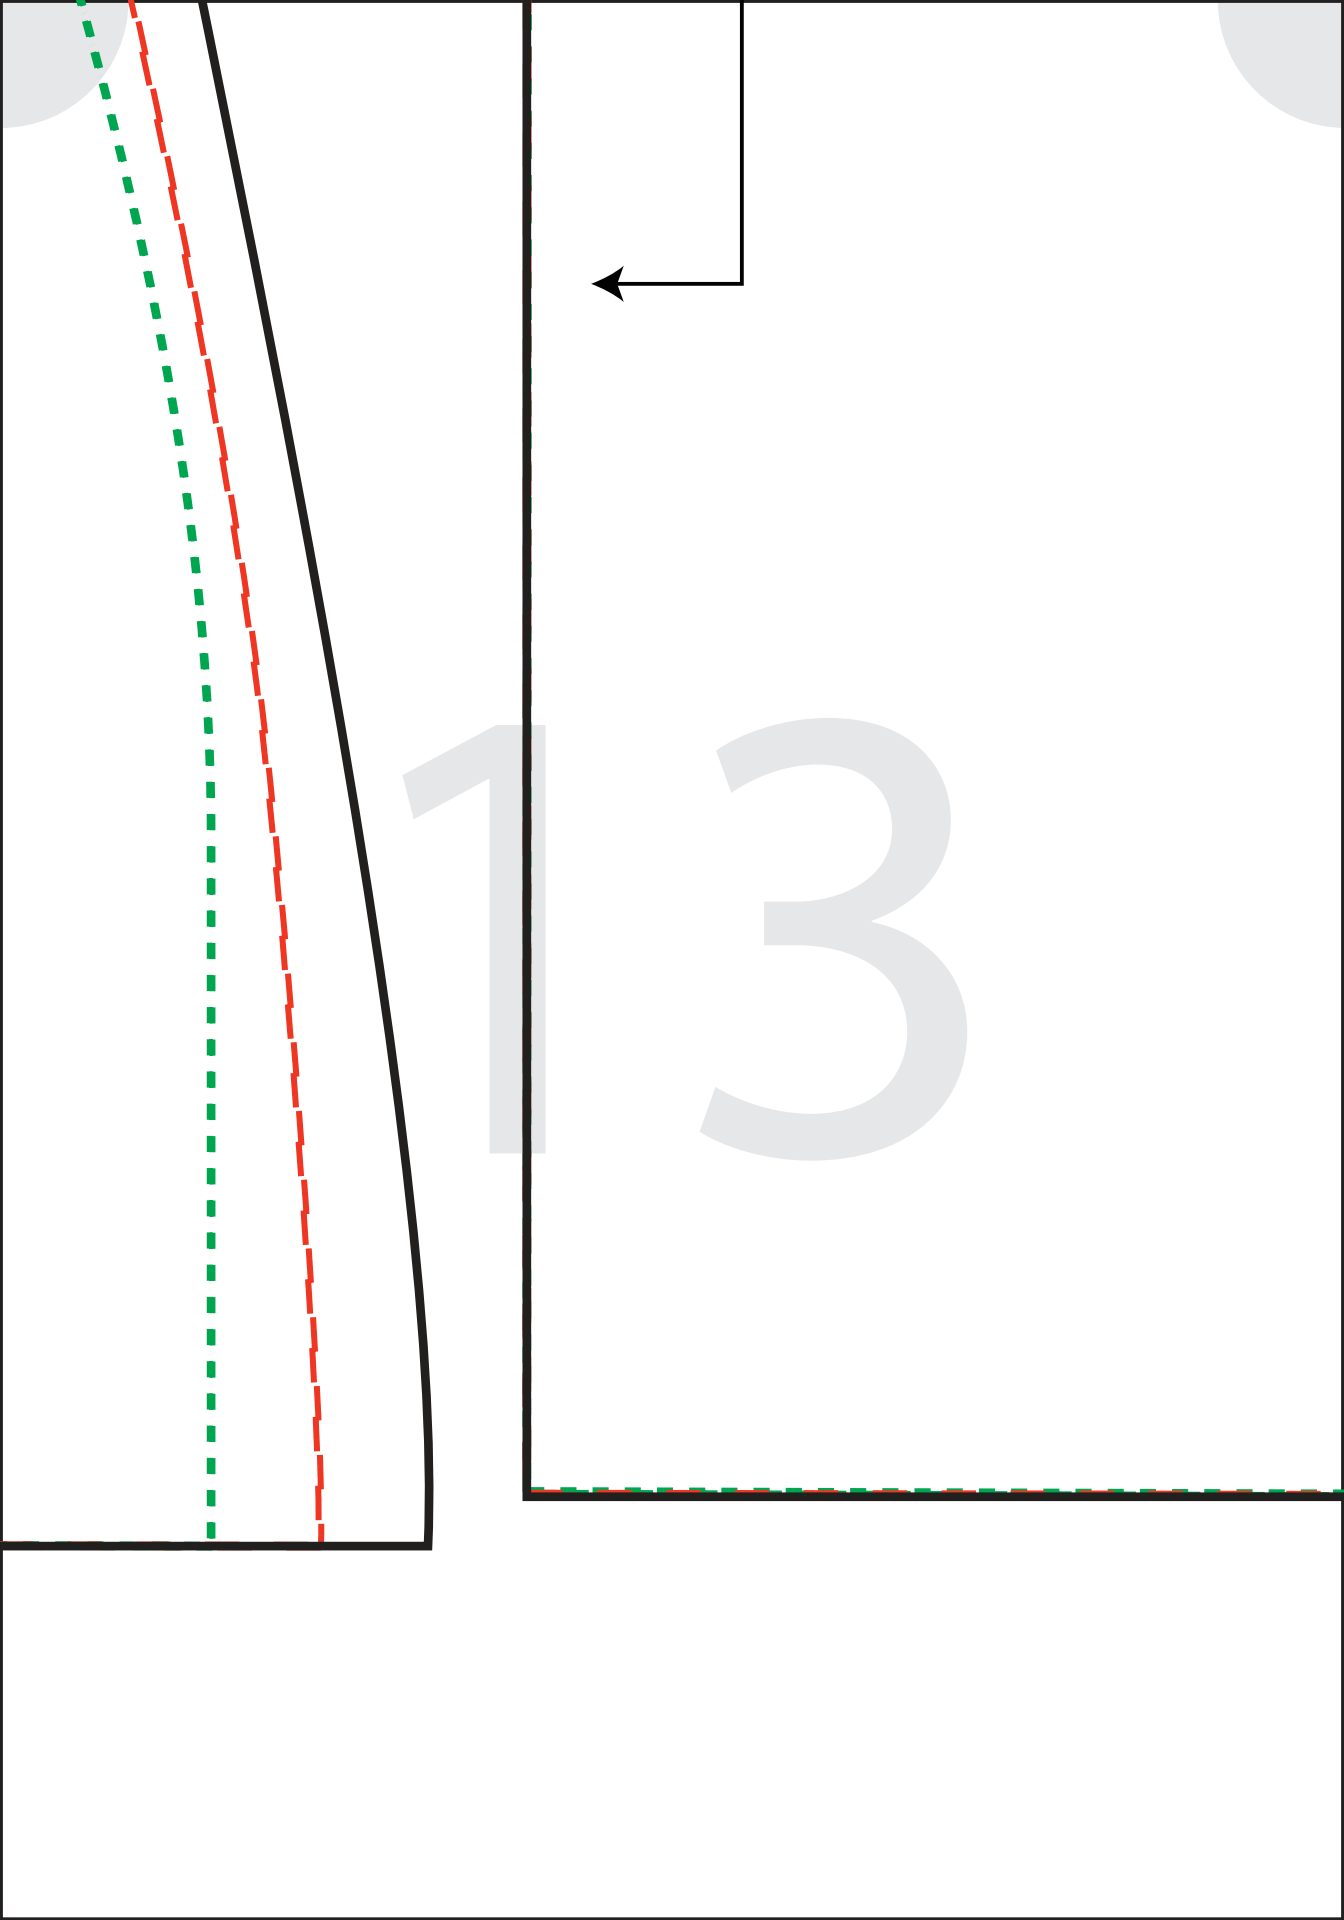

2 x 2 inch
Test
Square

HAPPIESTCAMPER.COM

Size Key Chart

Small -----

Medium -----

Large _____

4

HAPPIESTCAMPER.COM

**Womens Tank Top
Neck Binding - Cut 1**
3/8" seam allowance already included

5

HAPPIESTCAMPER.COM

**Womens Tank Top
Arm Binding - Cut 2**
3/8" seam allowance already included

6

HAPPIESTCAMPER.COM

Women's Tank Top

ank Top

d

10

11

12

14