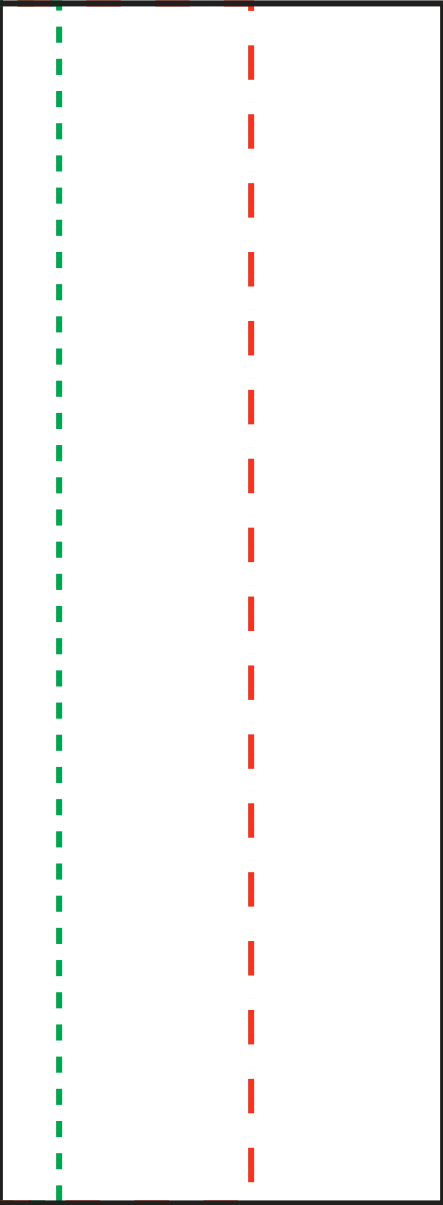

HAPPIESTCAMPER.COM

Fold

Women's Ruffle Skirt
Ruffles - All Tiers
Cut 3 on fold

2 x 2 inch
Test
Square

HAPPIESTCAMPER.COM

Fold

Women's Ruffle Skirt

HAPPIESTCAMPER.COM

Size Key Chart

Small -----

Medium -----

Large -----

3

4

5

Connectors - Tier 1
Cut 2 on fold

HAPPIESTCAMPER.COM

Women's Ruffle Skirt
Upper Skirt
Cut 1 on fold

Fold

7

8

9

10