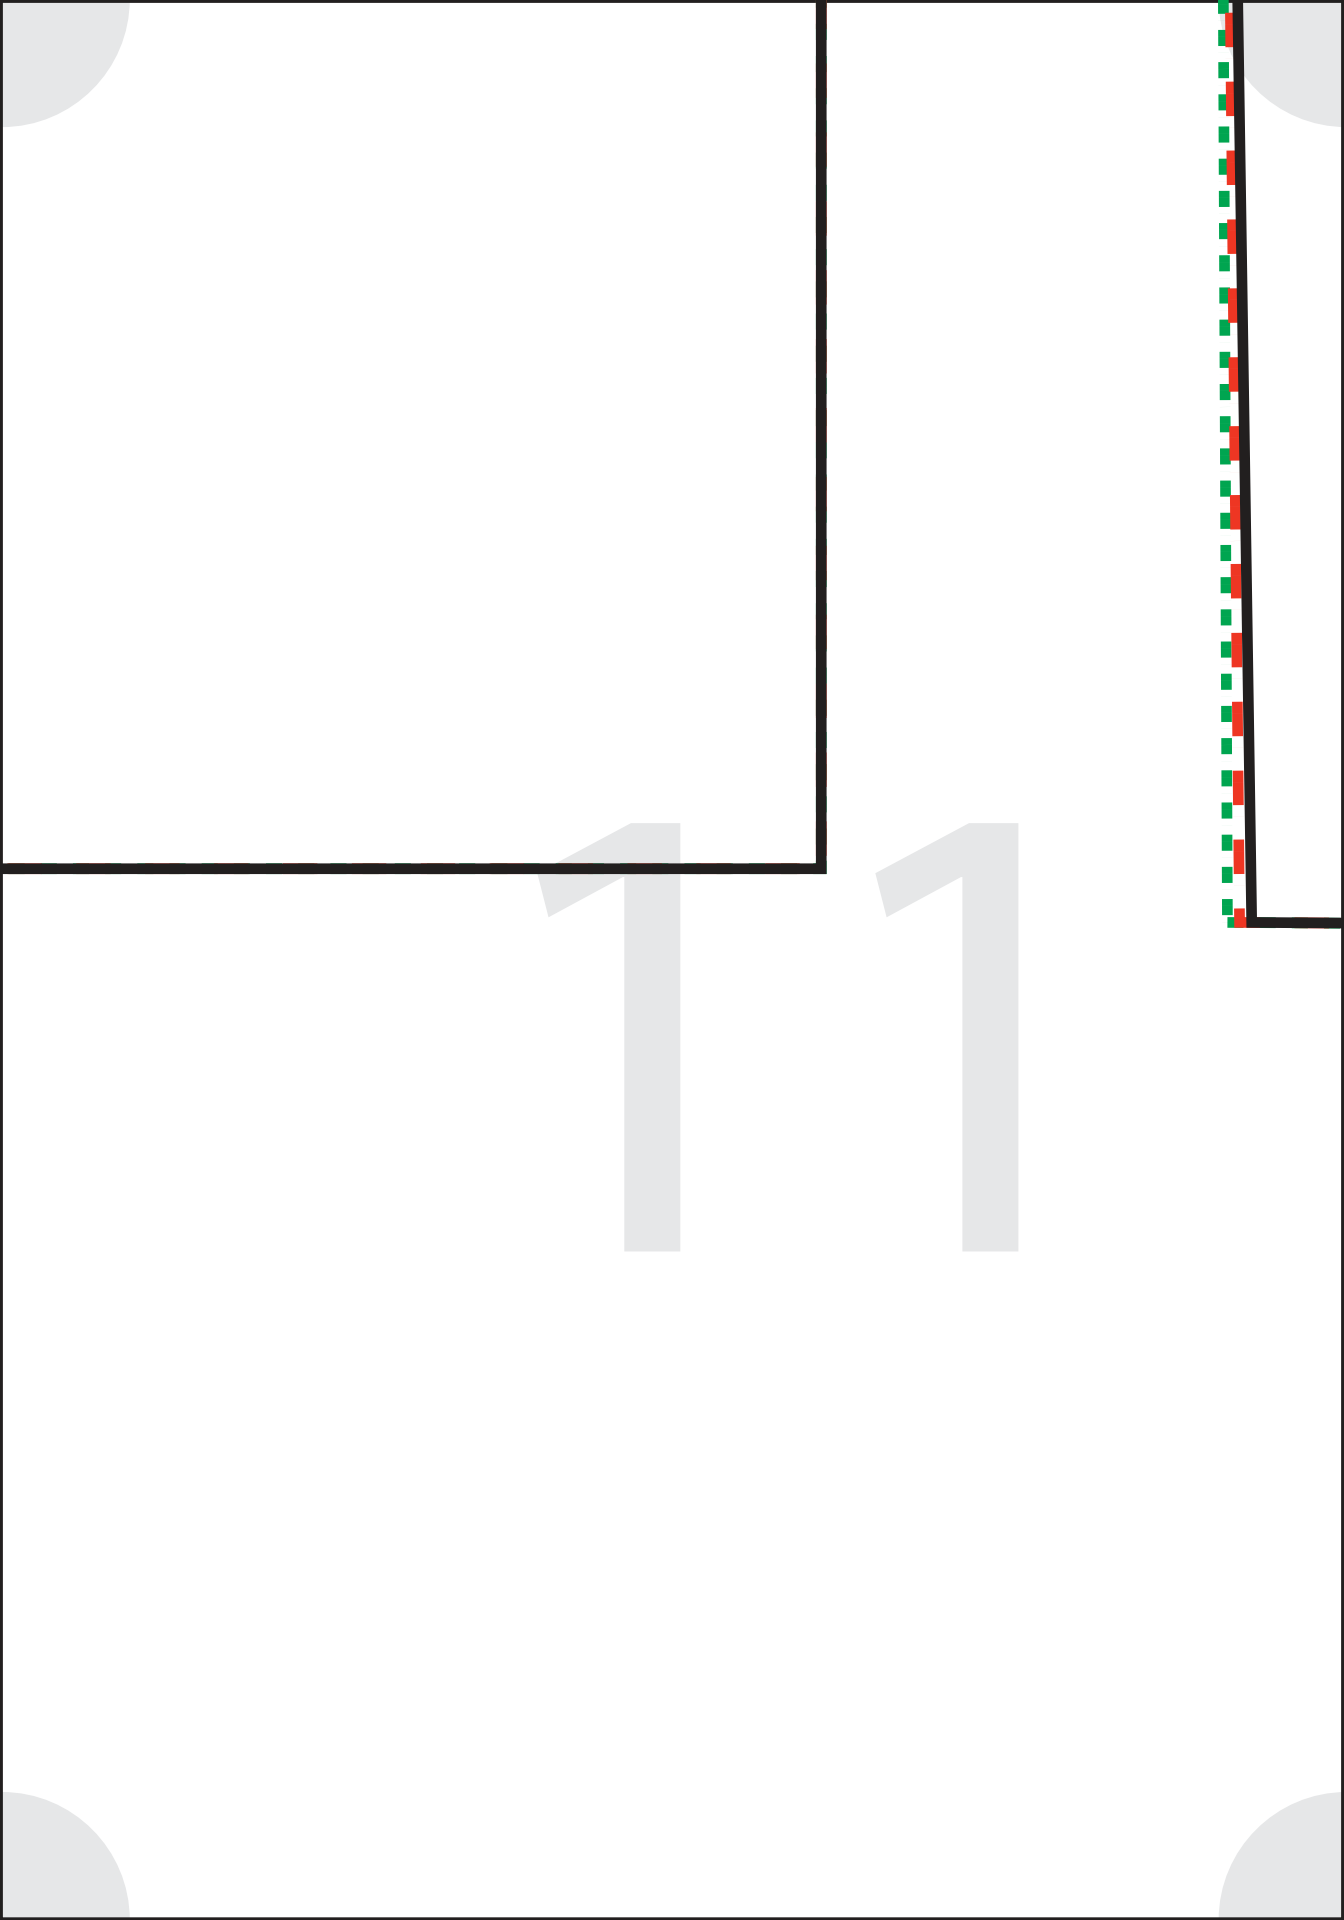

## Size Key Chart

Small 

Medium 

Large 

2 x 2 inch  
Test  
Square

price included

2

3

5

included

6

8

HAPPIESTCAMPER.COM

Camisole Top  
Cut 1 Front on Fold  
3/8" seam allowance

**FOLD**

10

## Camisole Top

Cut 1 Back on Fold

3/8" seam allowance i

**FOLD**

13

14