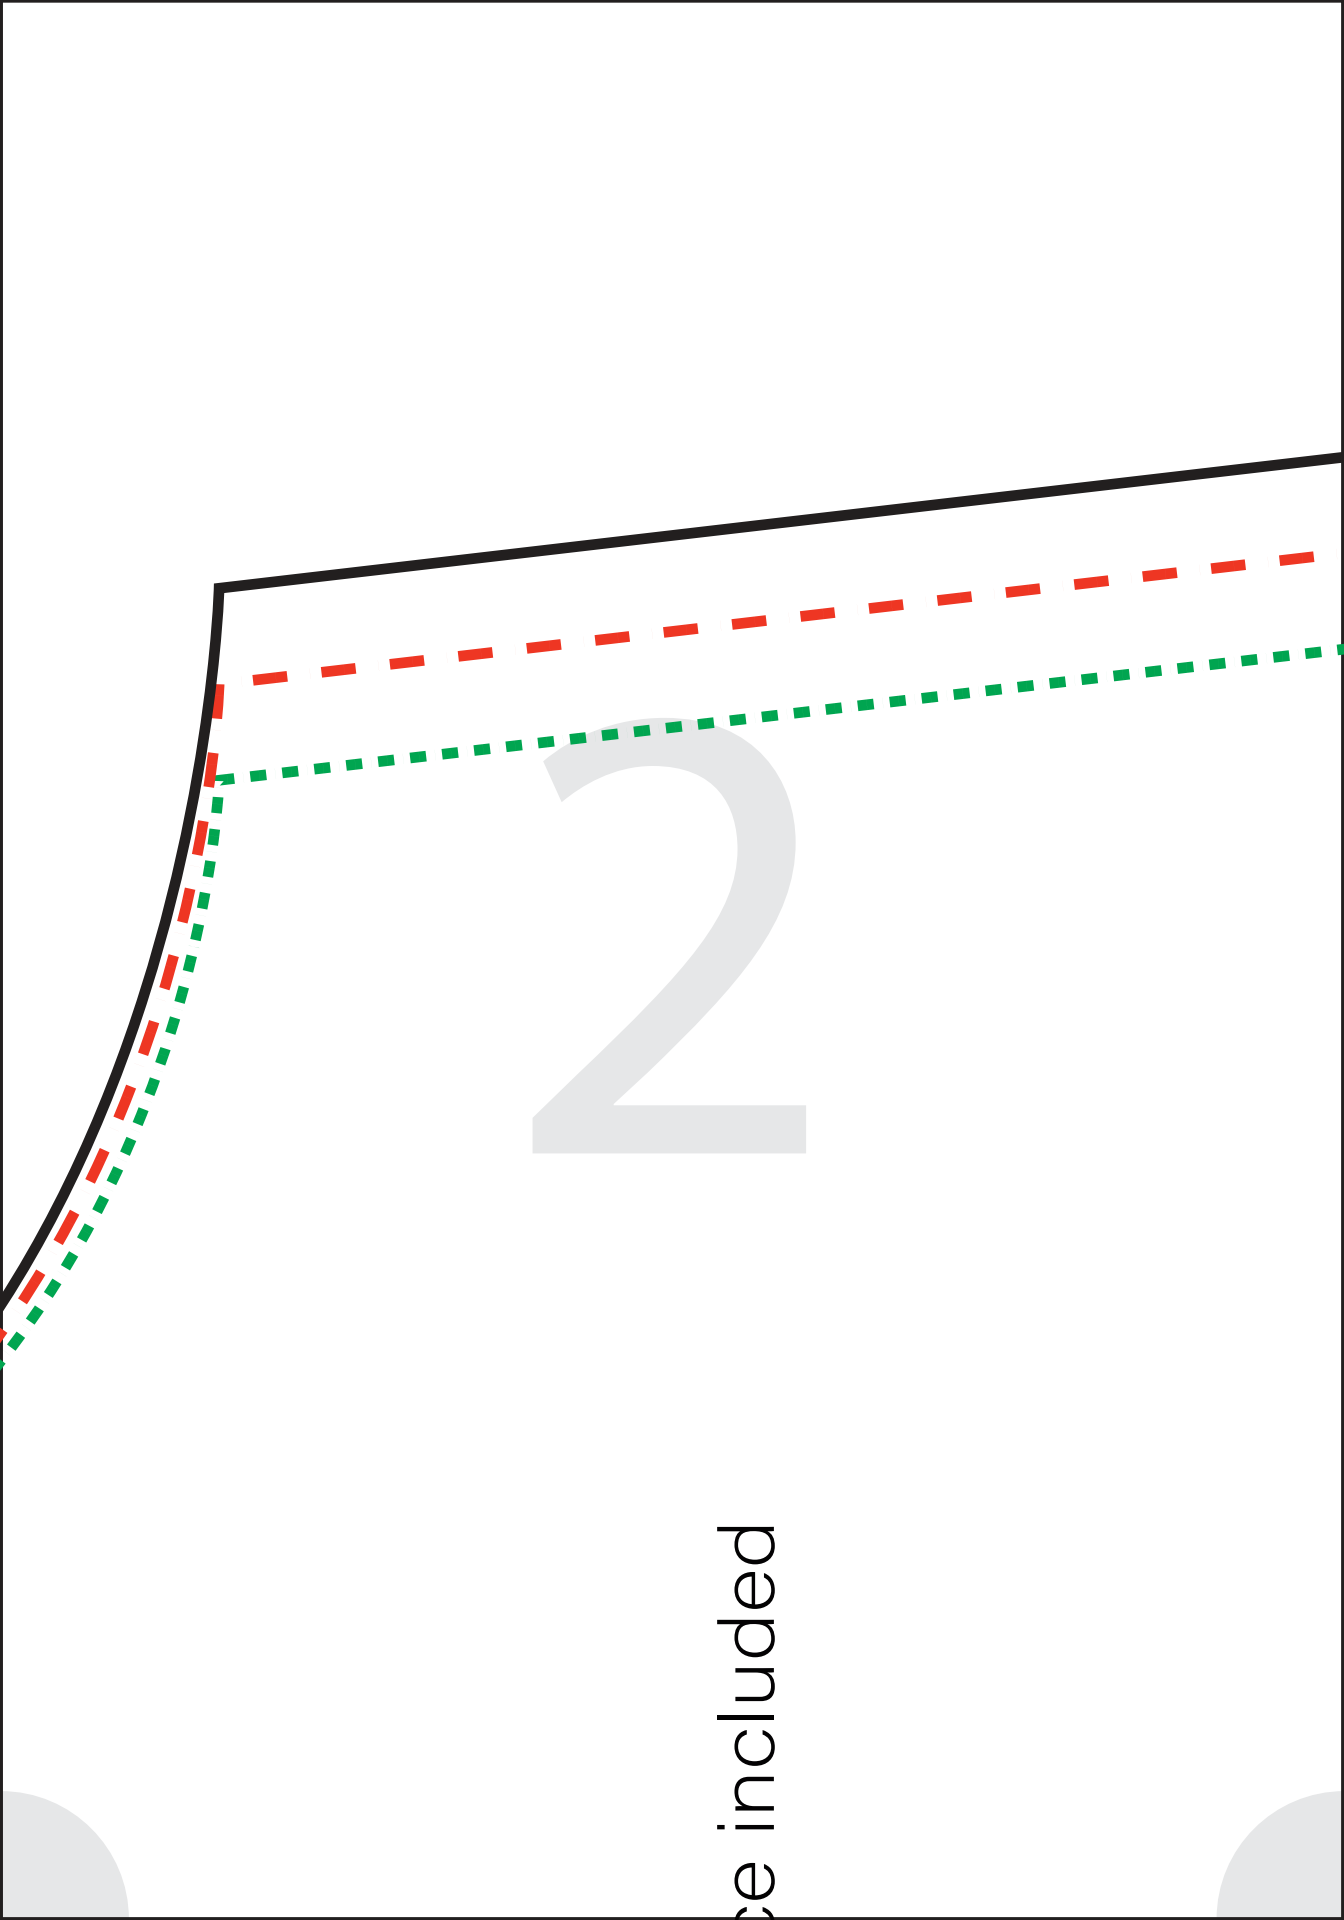

## Size Key Chart

Small 

Medium 

Large 

2 x 2 inch  
Test  
Square

price included

2

3

5

included

6

8

HAPPIESTCAMPER.COM

Camisole Top  
Cut 1 Front on Fold  
3/8" seam allowance

**FOLD**

10

## Camisole Top

Cut 1 Back on Fold

3/8" seam allowance i

**FOLD**

13

14