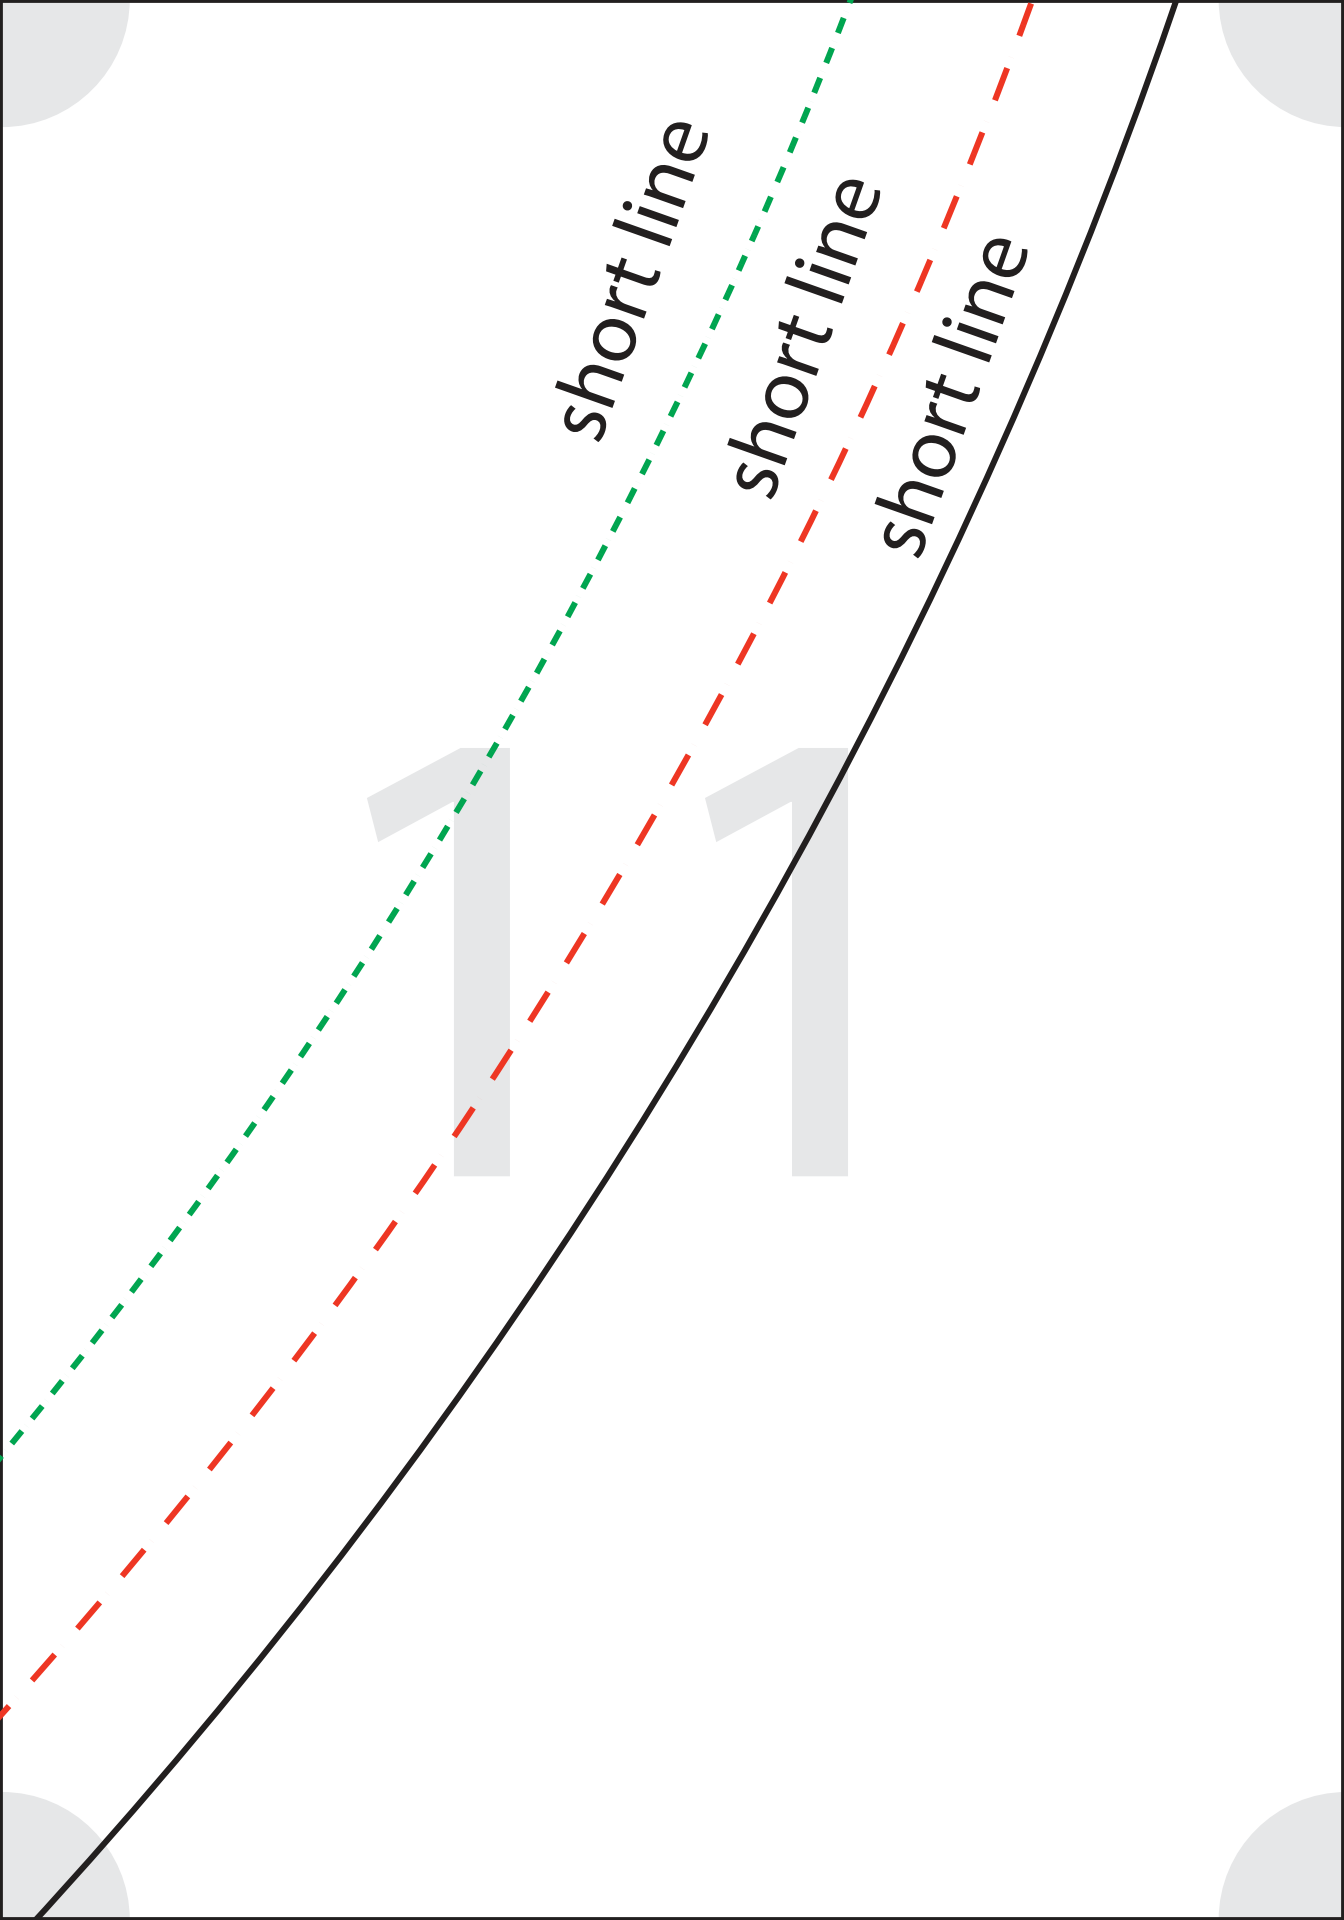

HAPPIESTCAMPER.COM

Size Key Chart

Small 

Medium 

Large 

2 x 2 inch
Test
Square

2

FOLD

3

4

5

6

8

HAPPIESTCAMPER.COM

Fish Tail Skirt SKIRT

Cut on Fold - Cut 1 on Short Line,

3/8" seam allowance already included

Cut 1 on Hi-Lo Line

10

short line

short line

short line

12

13