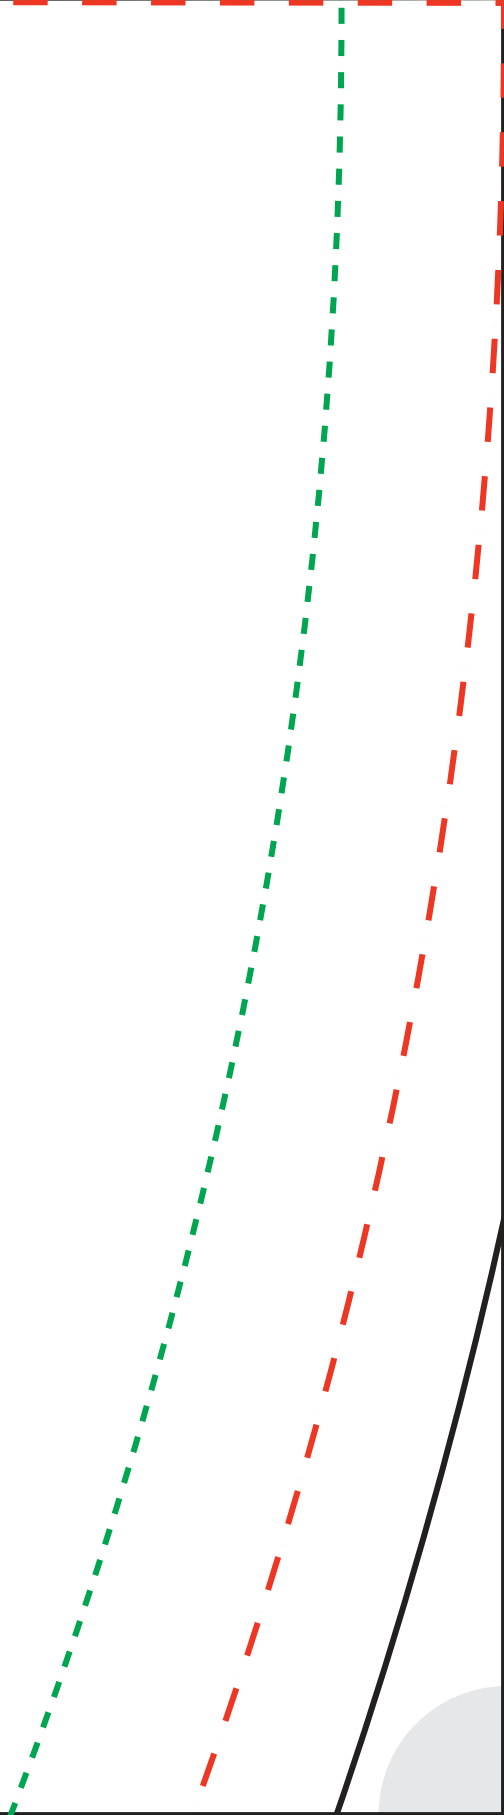

HAPPIESTCAMPER.COM

Size Key Chart

Small 

Medium 

Large 

2 x 2 inch
Test
Square

2

FOLD

3

4

5

6

8

HAPPIESTCAMPER.COM

Fish Tail Skirt SKIRT

Cut on Fold - Cut 1 on Short Line,

3/8" seam allowance already included

Cut 1 on Hi-Lo Line

10

short line

short line

short line

12

13

Hi-Lo Line

Hi-Lo Line

Hi-Lo Line

14

15

16

17

18