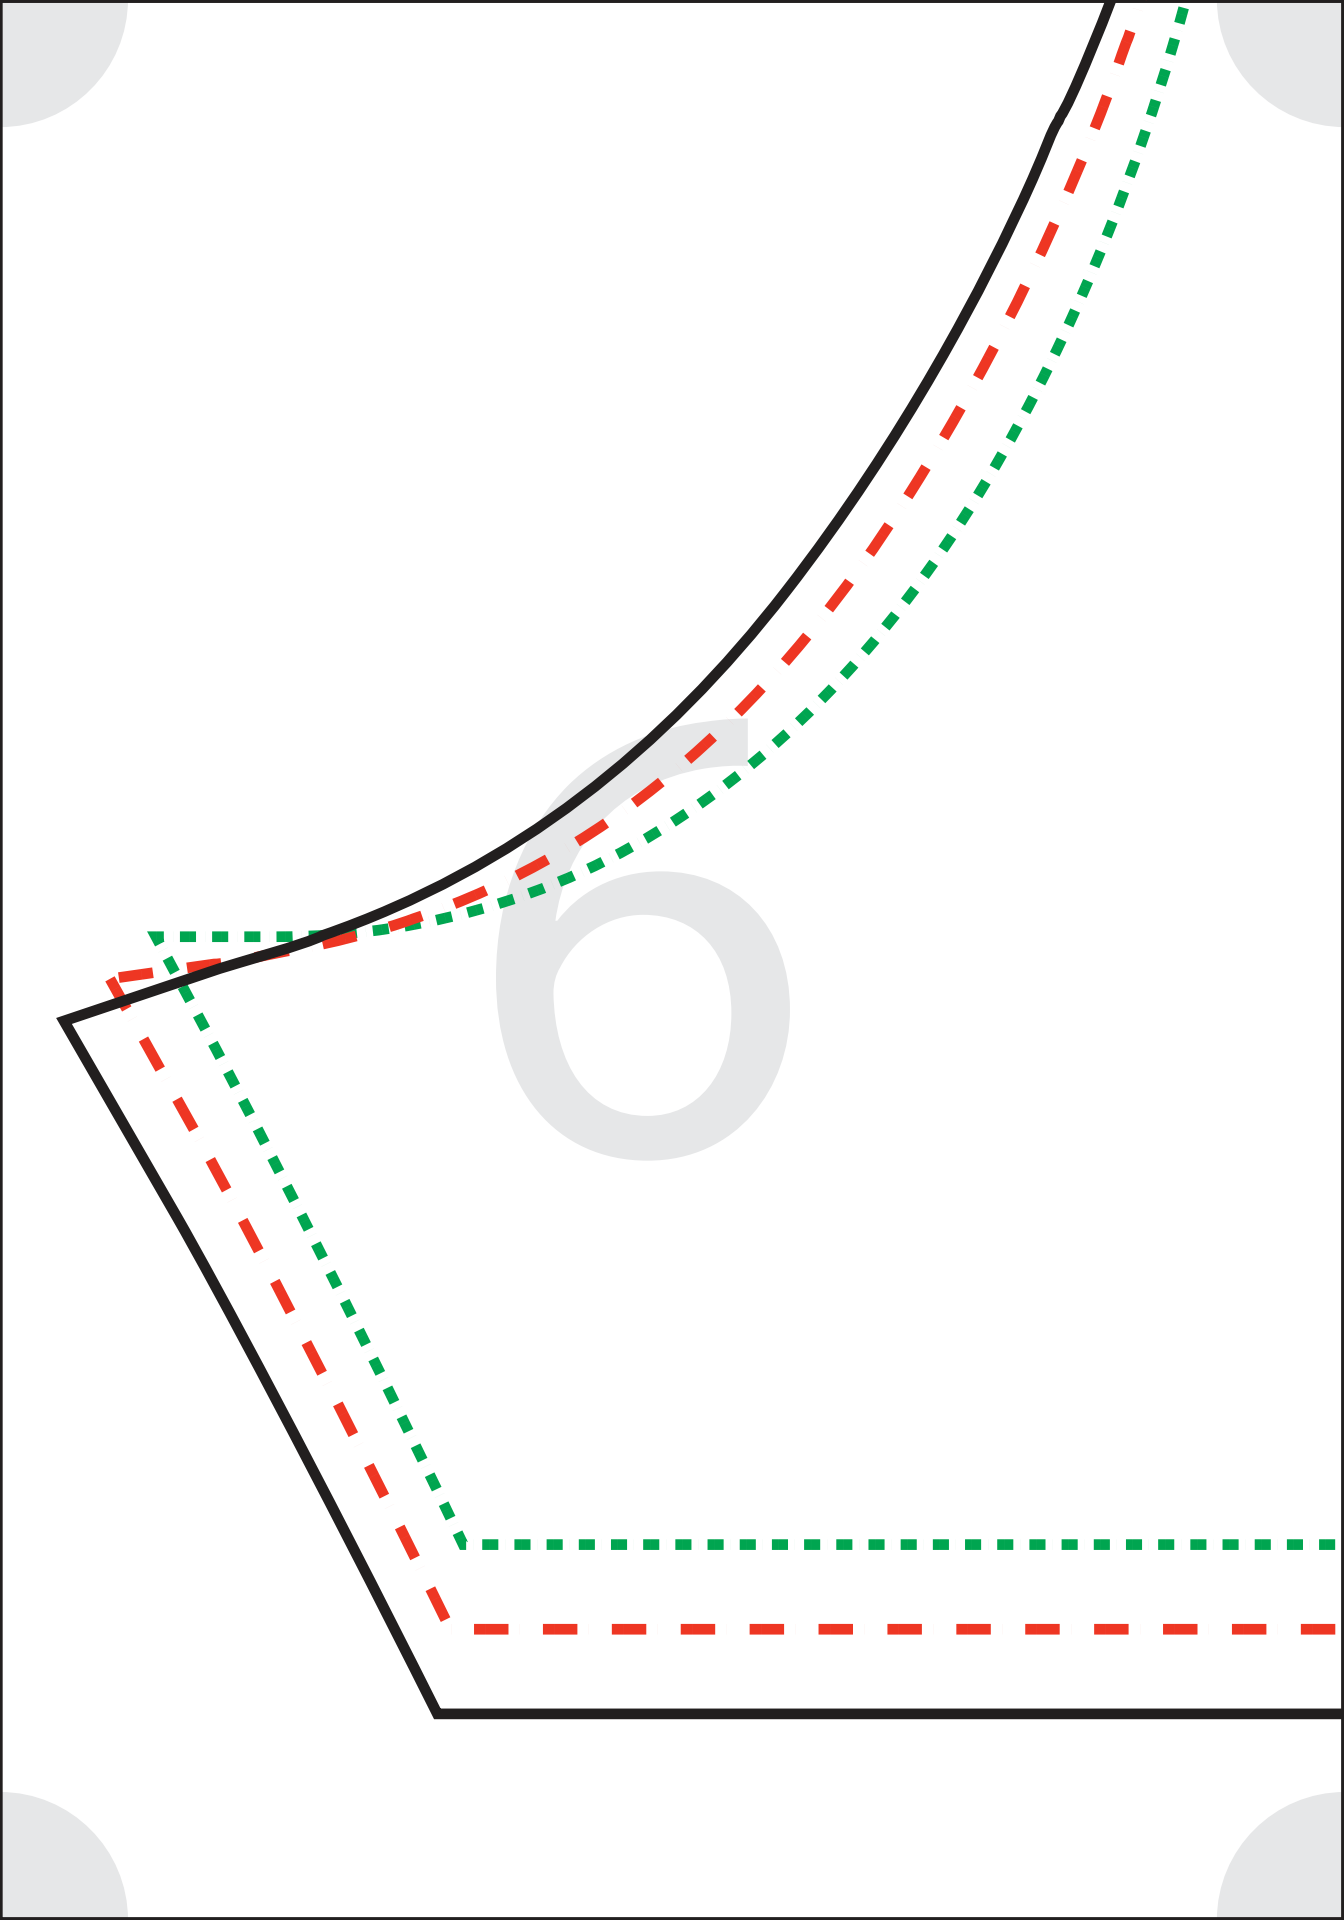

HAPPIESTCAMPER.COM

Size Key Chart

Small 

Medium 

Large 

2 x 2 inch
Test
Square

3

Gym Shorts Pattern

Waistband

Cut 2

3/8" seam allowance included

4

5

HAPPIESTCAMPER.COM

Gym Shorts Pattern Back Cut 2

3/8" seam allowance included

HAPPY

Gym Front Cut

3/8" seam

9

STCAMPERS.COM

Shorts Pattern

t
2

allowance included