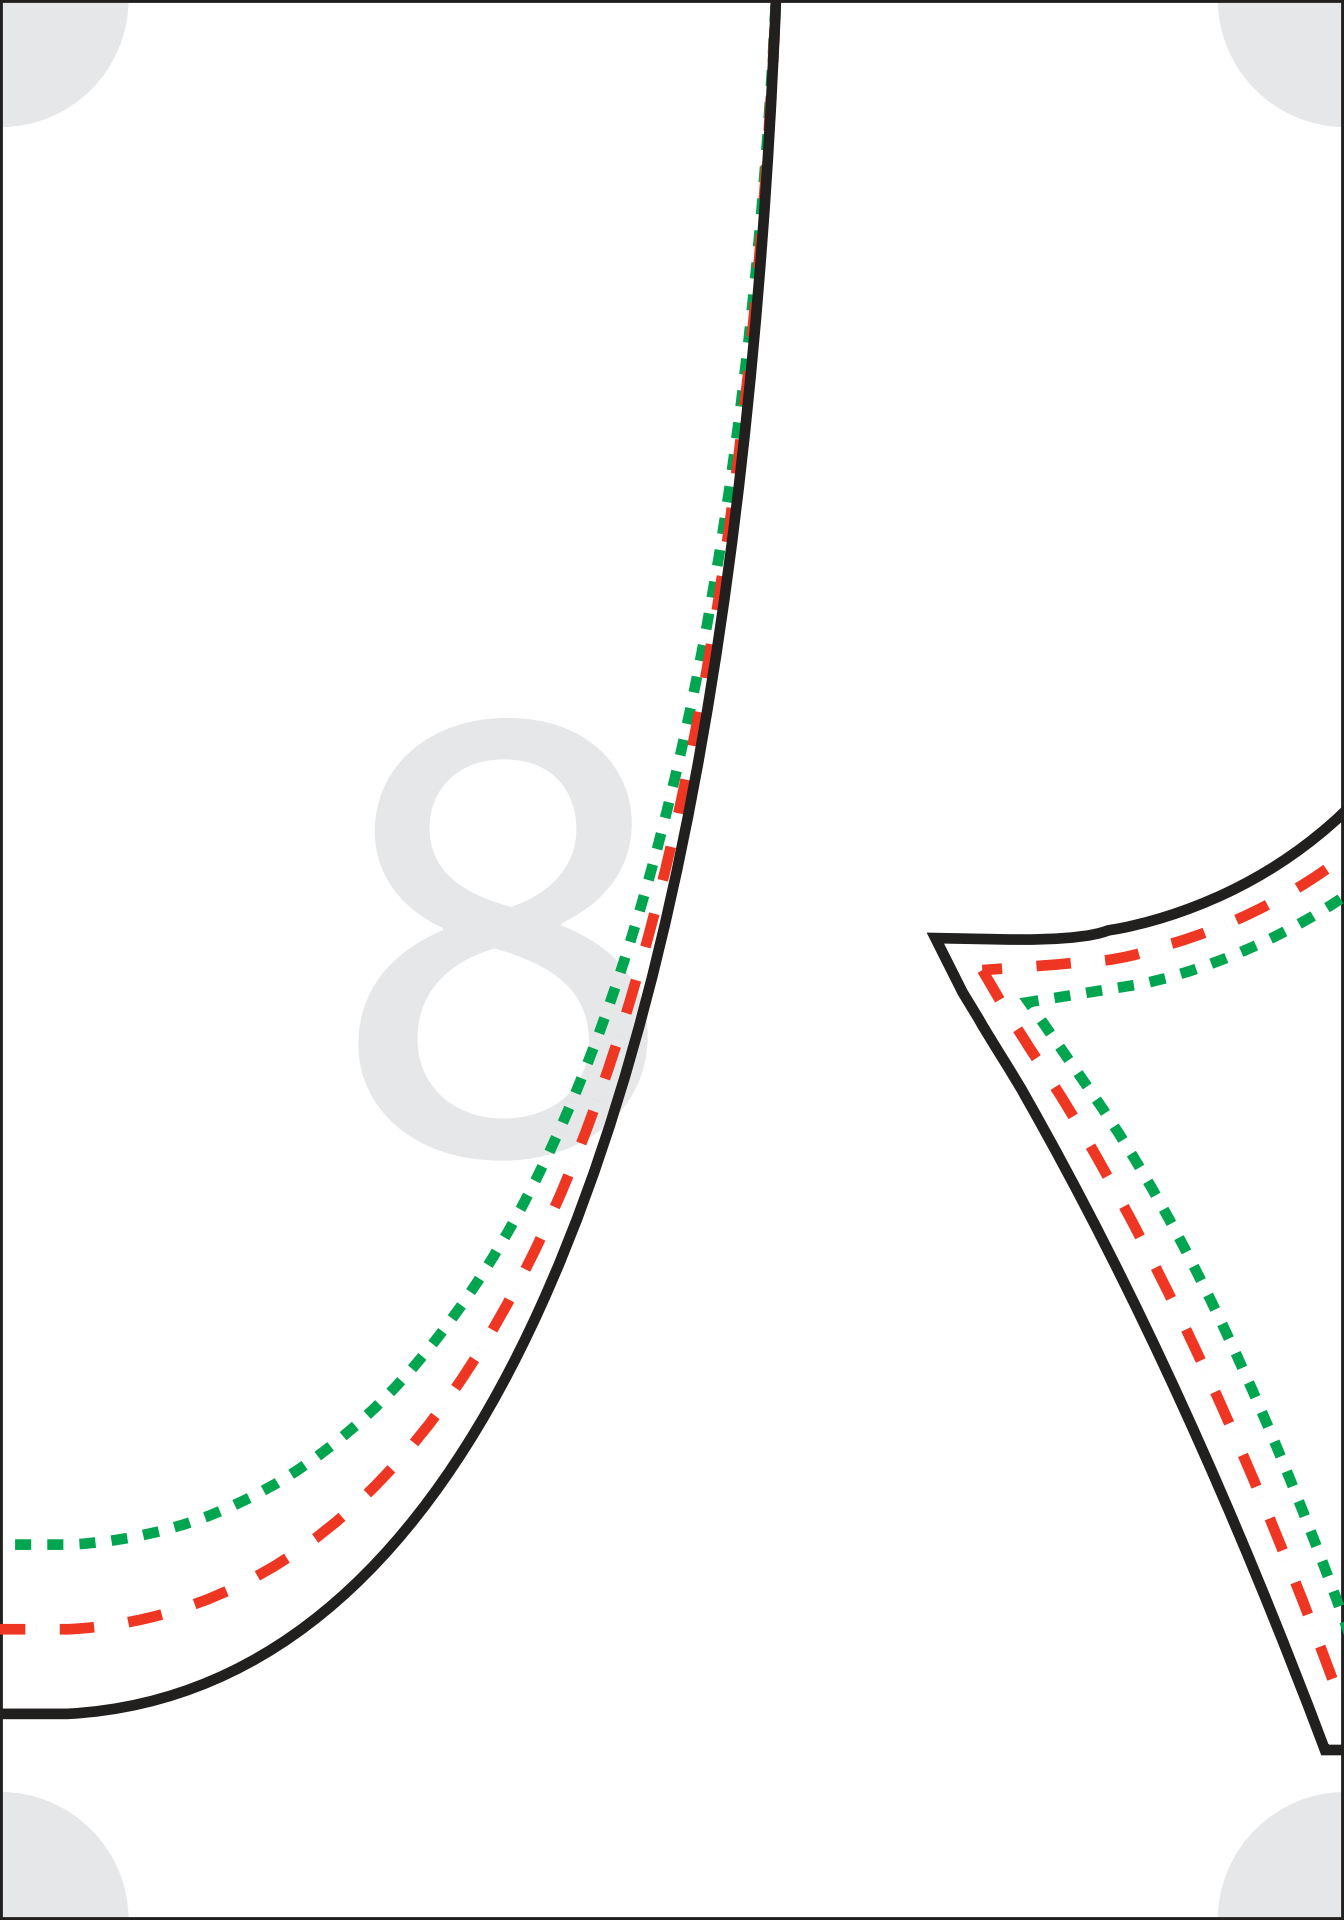

HAPPIESTCAMPER.COM

Size Key Chart

Small 

Medium 

Large 

2 x 2 inch
Test
Square

3

Gym Shorts Pattern

Waistband

Cut 2

3/8" seam allowance included

4

5

HAPPIESTCAMPER.COM

Gym Shorts Pattern Back Cut 2

3/8" seam allowance included

HAPPY

Gym Front Cut

3/8" seam

9

STCAMPERS.COM

Shorts Pattern

t
2

allowance included