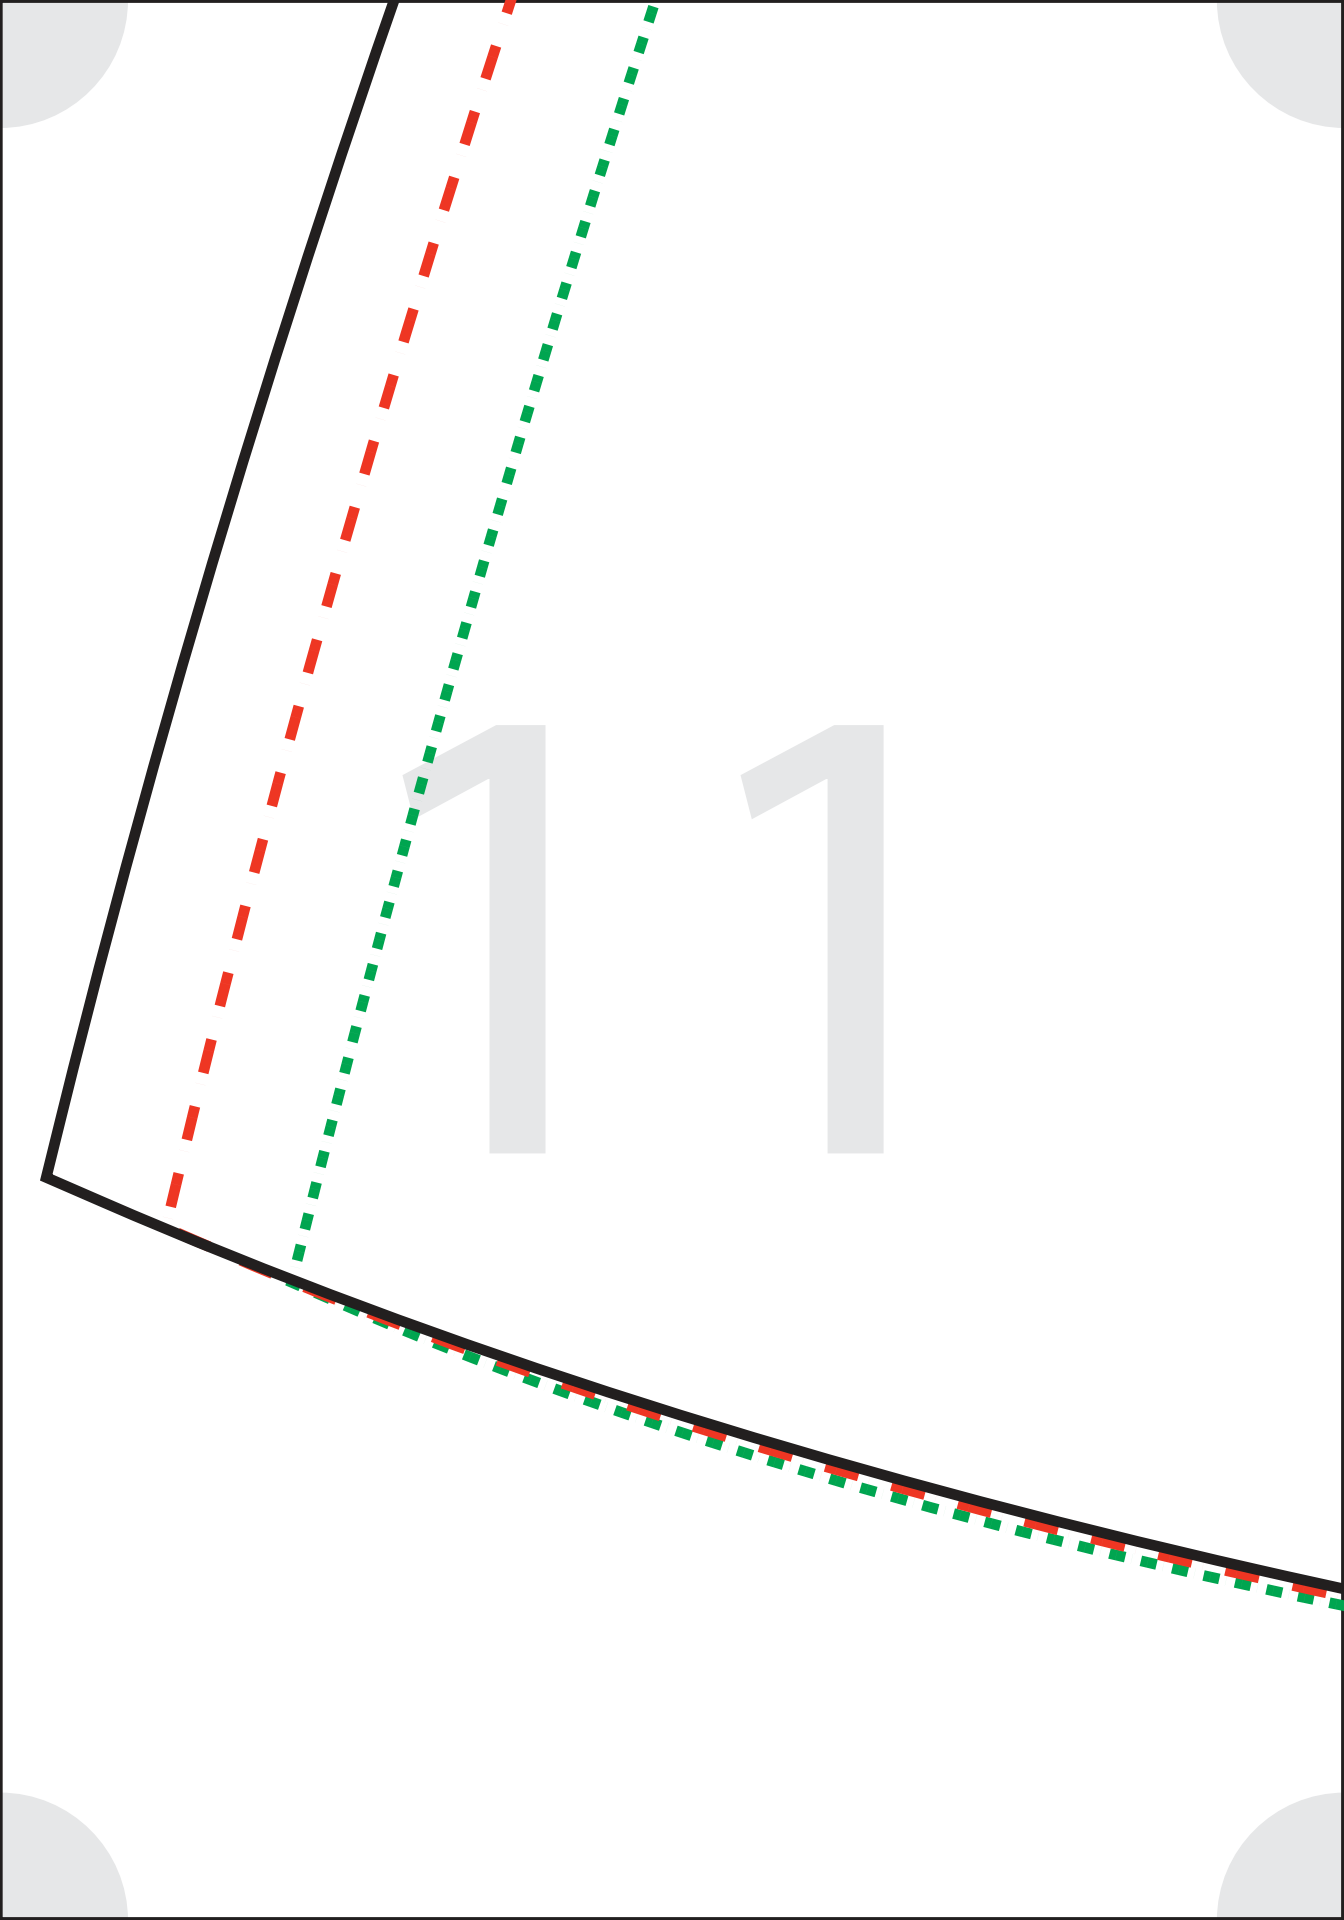

HAPPIESTCAMPER.COM

Size Key Chart

Small 

Medium 

Large 

2 x 2 inch
Test
Square

HAPPIESTCAMPER.COM

Aline Skirt Waistband Cut 1 on fold

3/8" seam allowance included

3

5

6

HAPPIESTCAMPER.COM

Aline Skirt Back

Cut 2 mirrored
3/8" seam allowance included

8

FO

Aline Skirt Front

Cut 1 on fold

3/8" seam allowance included

LD

12

13

14