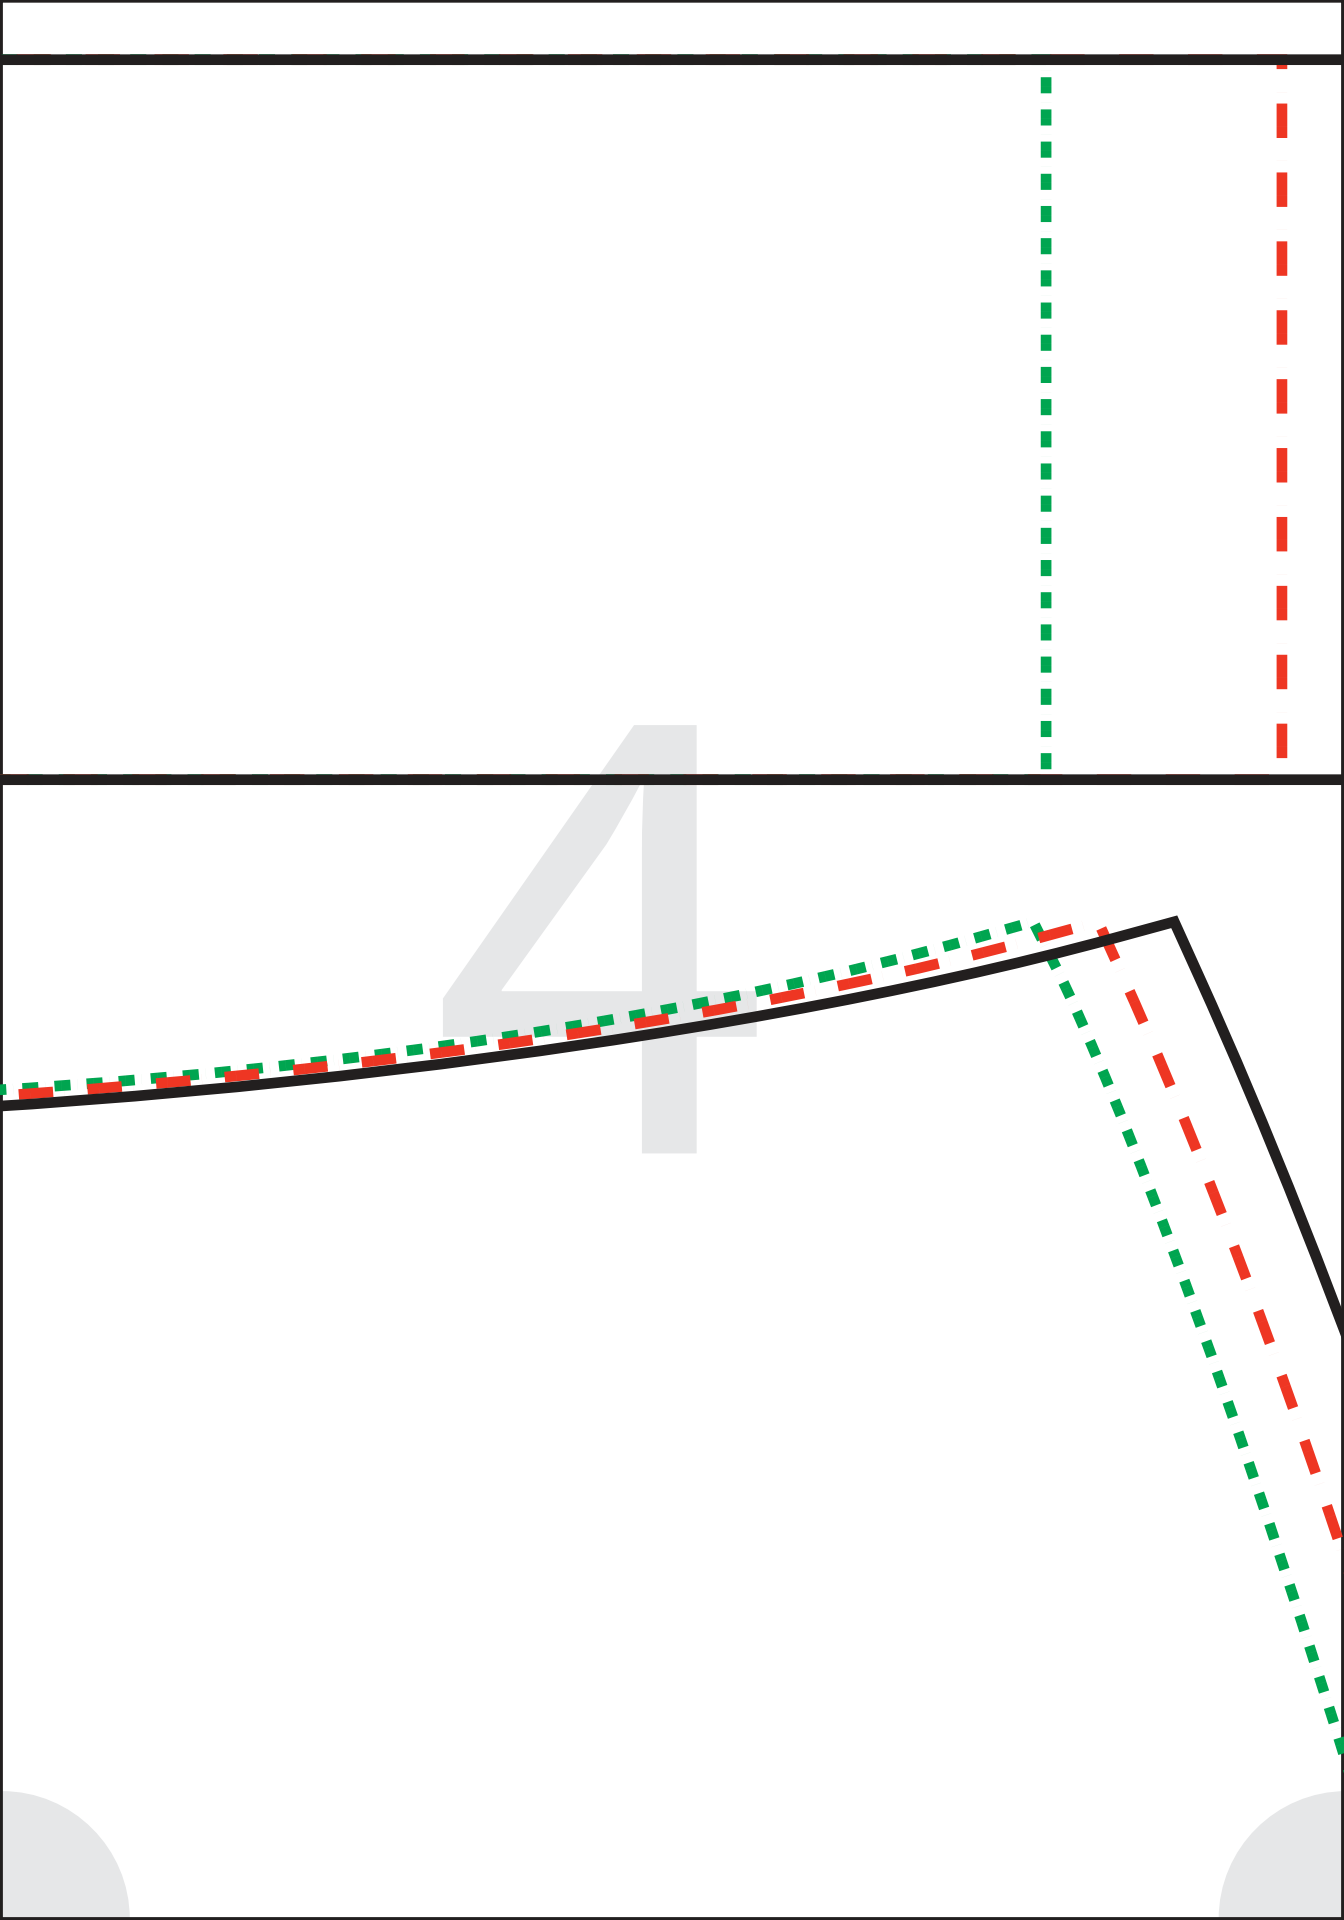

HAPPIESTCAMPER.COM

Size Key Chart

Small 

Medium 

Large 

2 x 2 inch
Test
Square

HAPPIESTCAMPER.COM

Aline Skirt Waistband Cut 1 on fold

3/8" seam allowance included

3

5

6

HAPPIESTCAMPER.COM

Aline Skirt Back

Cut 2 mirrored
3/8" seam allowance included

8

FO

Aline Skirt Front

Cut 1 on fold

3/8" seam allowance included

LD

12

13

14