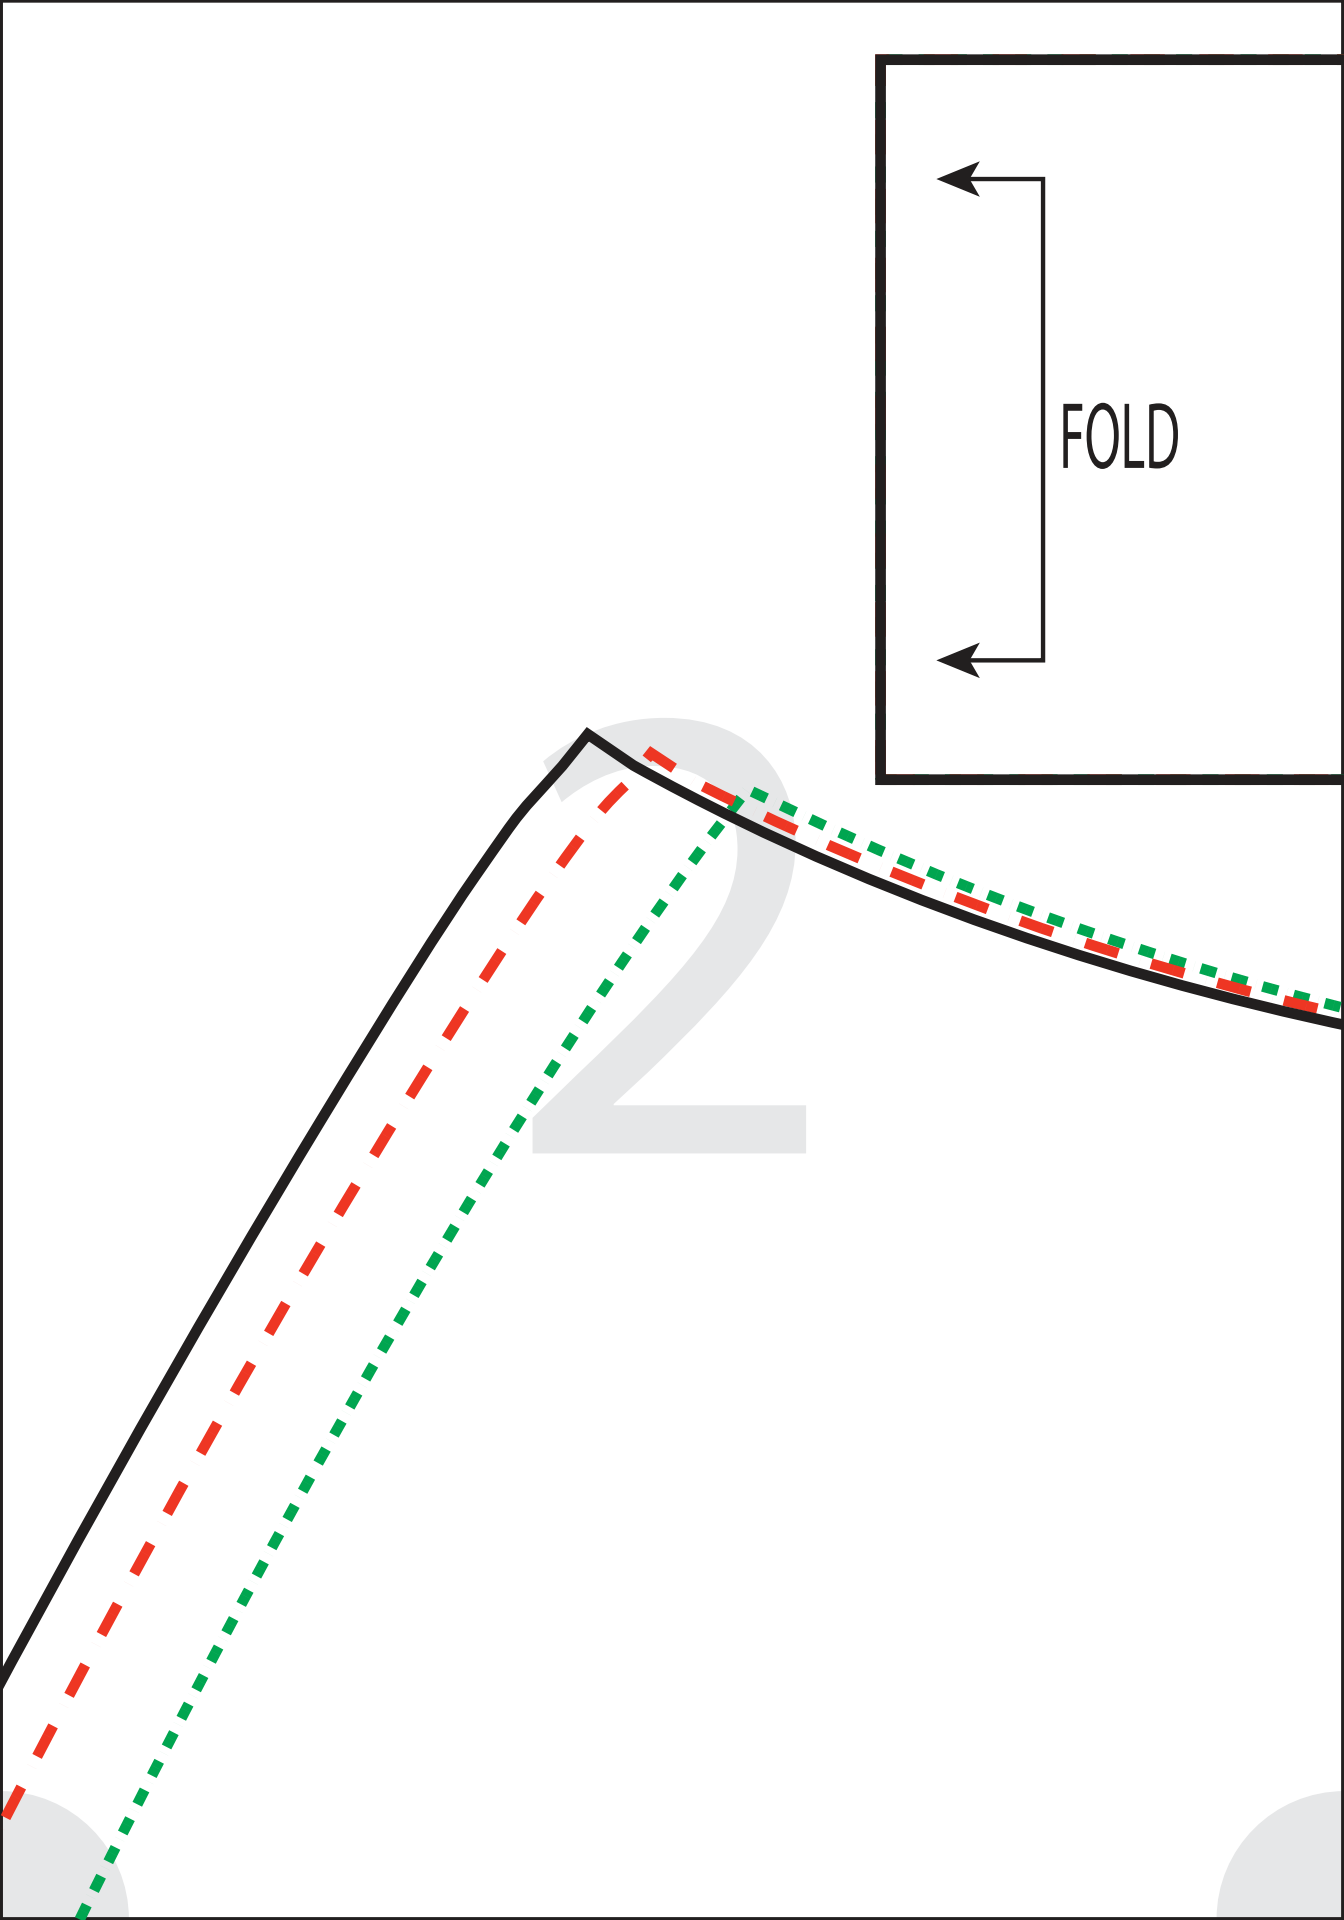

HAPPIESTCAMPER.COM

Size Key Chart

Small 

Medium 

Large 

2 x 2 inch
Test
Square

HAPPIESTCAMPER.COM

Aline Skirt Waistband Cut 1 on fold

3/8" seam allowance included

3

5

6

HAPPIESTCAMPER.COM

Aline Skirt Back

Cut 2 mirrored
3/8" seam allowance included

8

FO

Aline Skirt Front

Cut 1 on fold

3/8" seam allowance included

LD

12

13

14