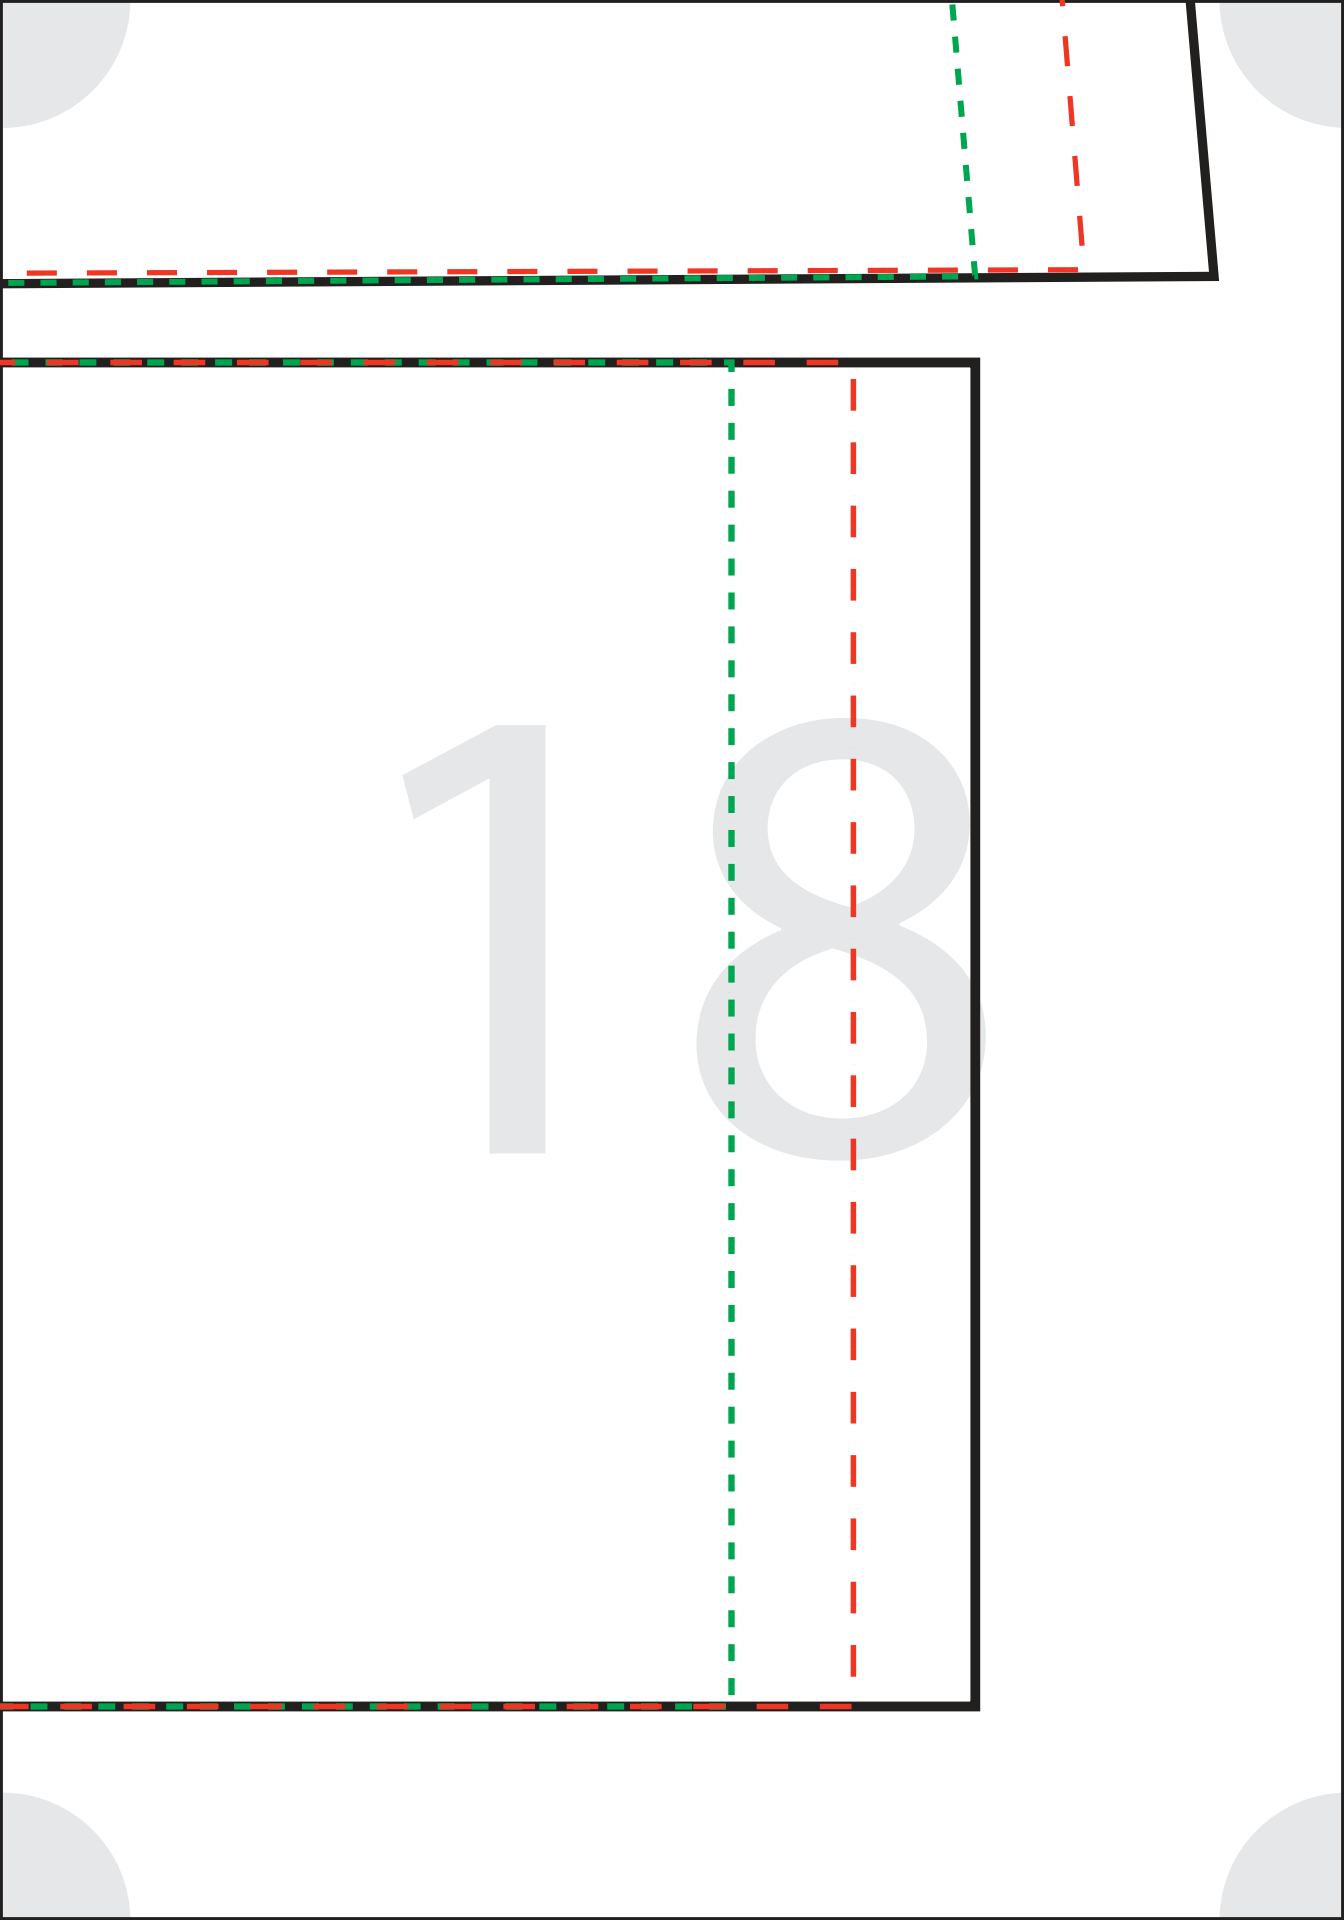

HAPPIESTCAMPER.COM

2 x 2 inch
Test
Square

Small 
Medium 
Large 

3

4

6

7

8

3/8" seam allowance already included

Fold

STRETCH

SUIT
and BACK
- FRONT
- BACK

1 2

13

The image features a white background with four light gray circular corner pieces. On the left side, there are three vertical lines: a solid black line, a dashed red line, and a dashed green line. In the center of the page, the numbers '14' are displayed in a large, light gray, sans-serif font.

14

15

16

FOLD

HAPPIESTCAMPER.COM

WOMENS JUMPSUIT WAISTBAND

Cut 4

3/8" seam allowance already included

STRETCH

18

19

20

21

22

23

24