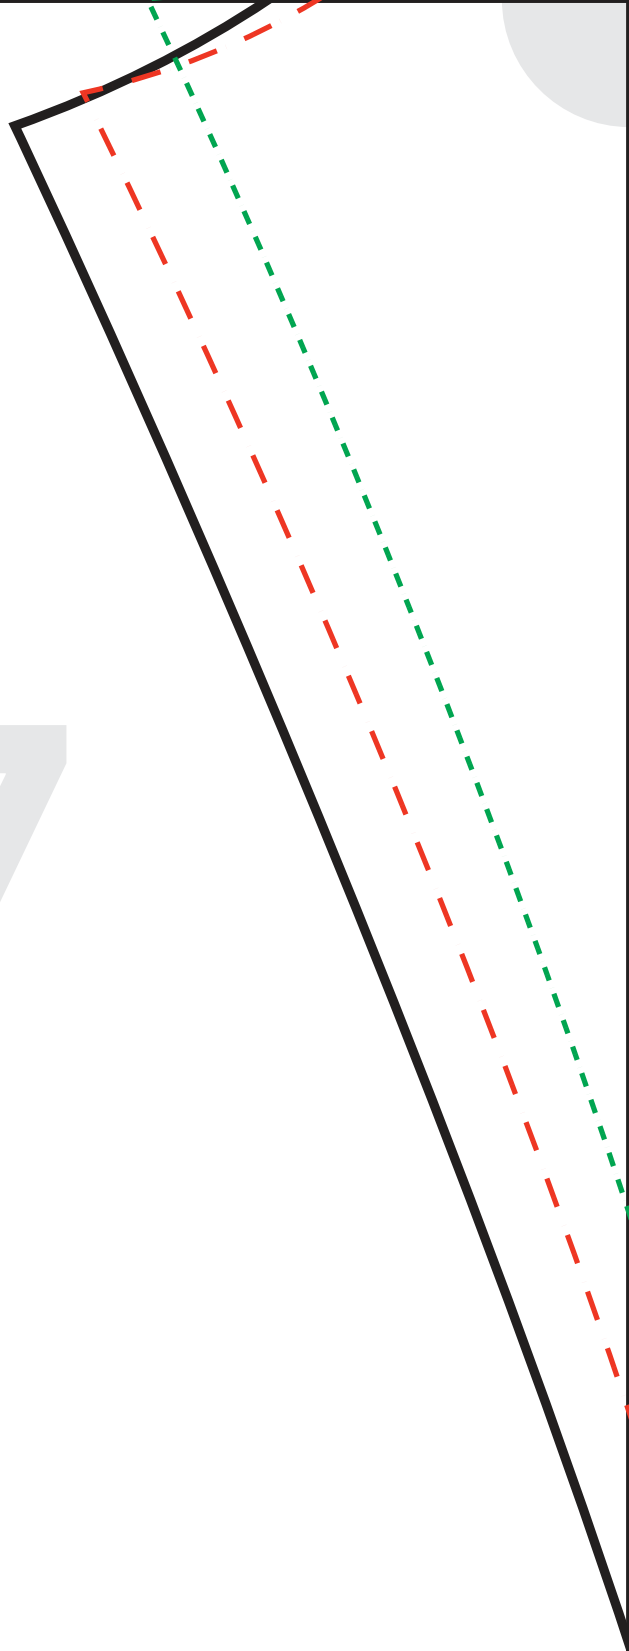

HAPPIESTCAMPER.COM

2 x 2 inch
Test
Square

Small 
Medium 
Large 

3

4

6

7

8

HAPPIESTCAMPER.COM

WOMENS JUMPS PANTS Cut 2

3/8" seam allowance already included

STRETCH

UIT

10

HAPPIESTCAMPER.COM

WOMENS JUMP
TANK - FRONT a
CUT 1 ON FOLD
CUT 1 ON FOLD

3/8" seam allowance already included

Fold

STRETCH

SUIT
and BACK
- FRONT
- BACK

1 2

13

The image features a white background with four light gray circular corner pieces. On the left side, there are three vertical lines: a solid black line, a dashed red line, and a dashed green line. In the center of the page, the numbers '14' are displayed in a large, light gray, sans-serif font.

STRETCH

18

19

20

21

22

23

24