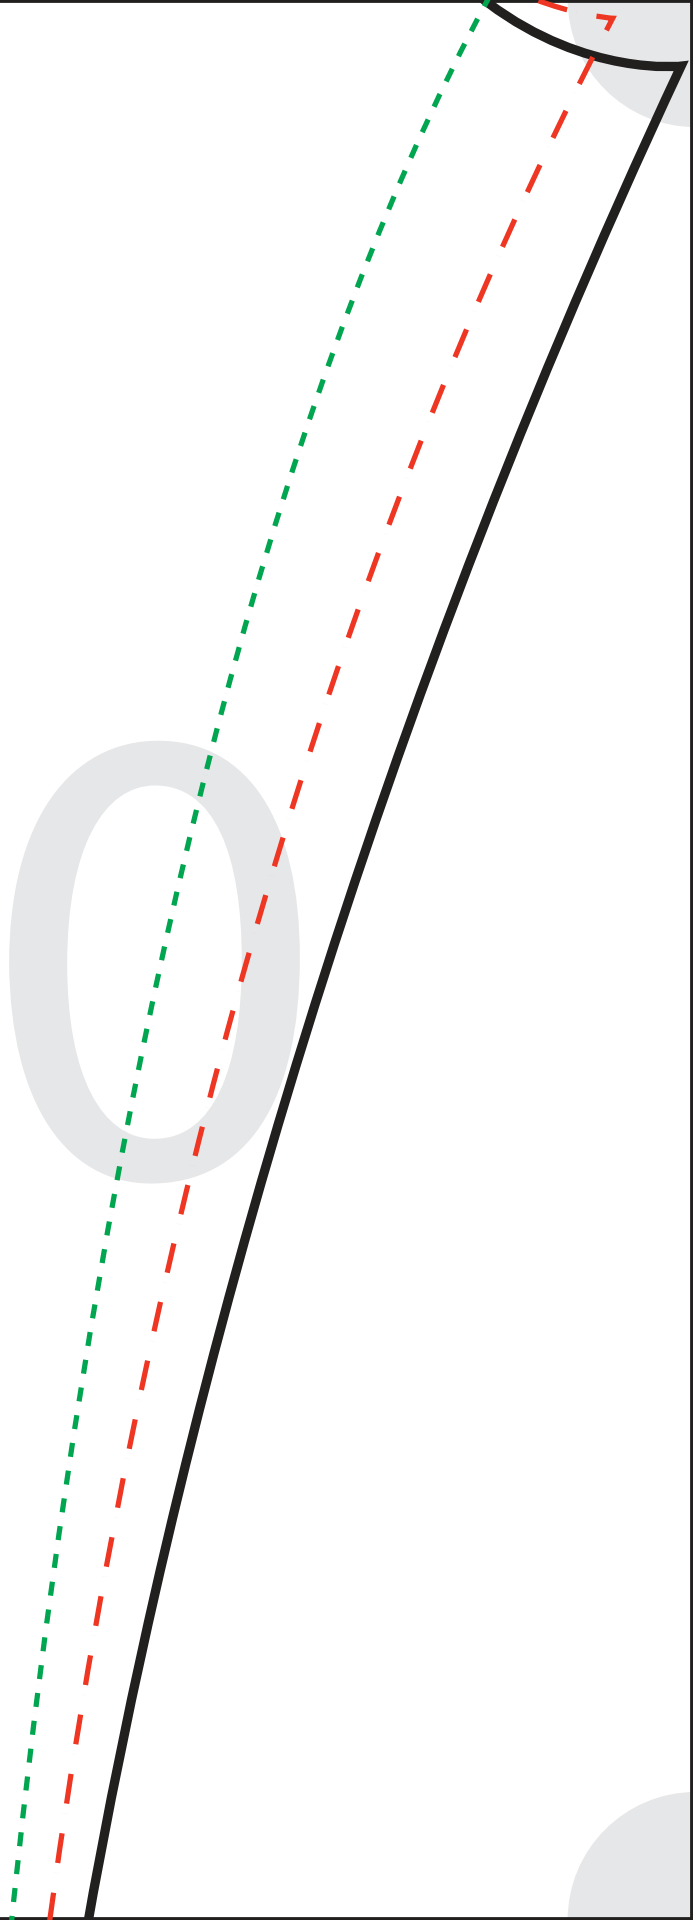

HAPPIESTCAMPER.COM

2 x 2 inch
Test
Square

Small 
Medium 
Large 

3

4

6

7

8

HAPPIESTCAMPER.COM

WOMENS JUMPS PANTS Cut 2

3/8" seam allowance already included

STRETCH

UIT

10

HAPPIESTCAMPER.COM

WOMENS JUMP
TANK - FRONT a
CUT 1 ON FOLD
CUT 1 ON FOLD

3/8" seam allowance already included

Fold

STRETCH

SUIT
and BACK
- FRONT
- BACK

1 2

13

The image features a white background with four light gray circular corner pieces. On the left side, there are three vertical lines: a solid black line, a dashed red line, and a dashed green line. In the center of the page, the numbers '14' are displayed in a large, light gray, sans-serif font.

STRETCH

18

19

20

21

22

23

24