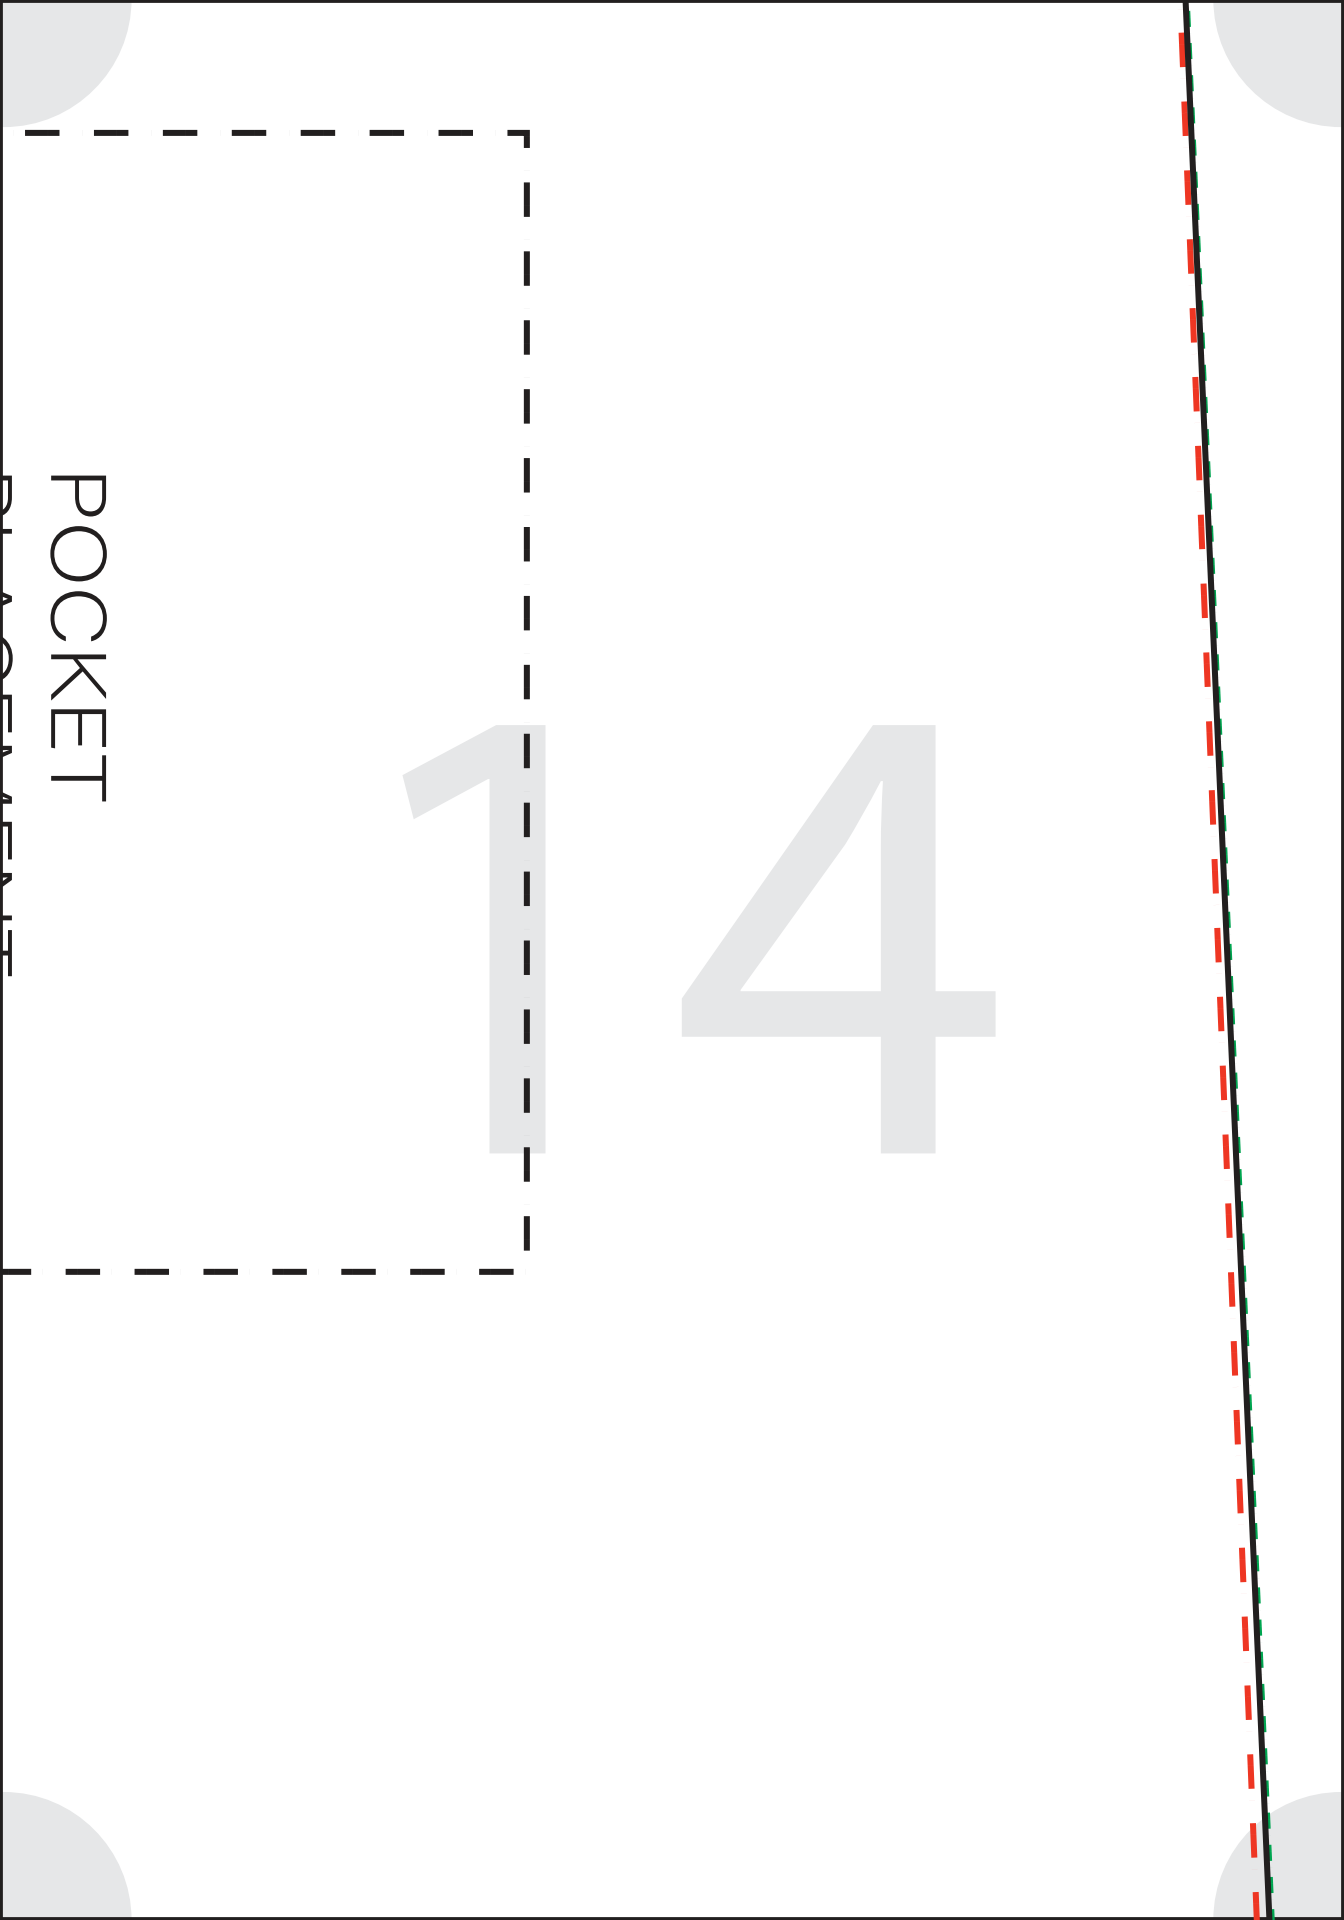

HAPPIESTCAMPER.COM

POCKET - ALL SIZES CUT 4

HAPPIESTCAMPER.COM

Size Key Chart

Small -----

Medium _ _ _ _ _

Large _____

2 x 2 inch
Test
Square

POCKET

HAPPIESTCAW

WOMEN'S WAIST CUT 1

FOLD

15

1

6

17

18

19

20