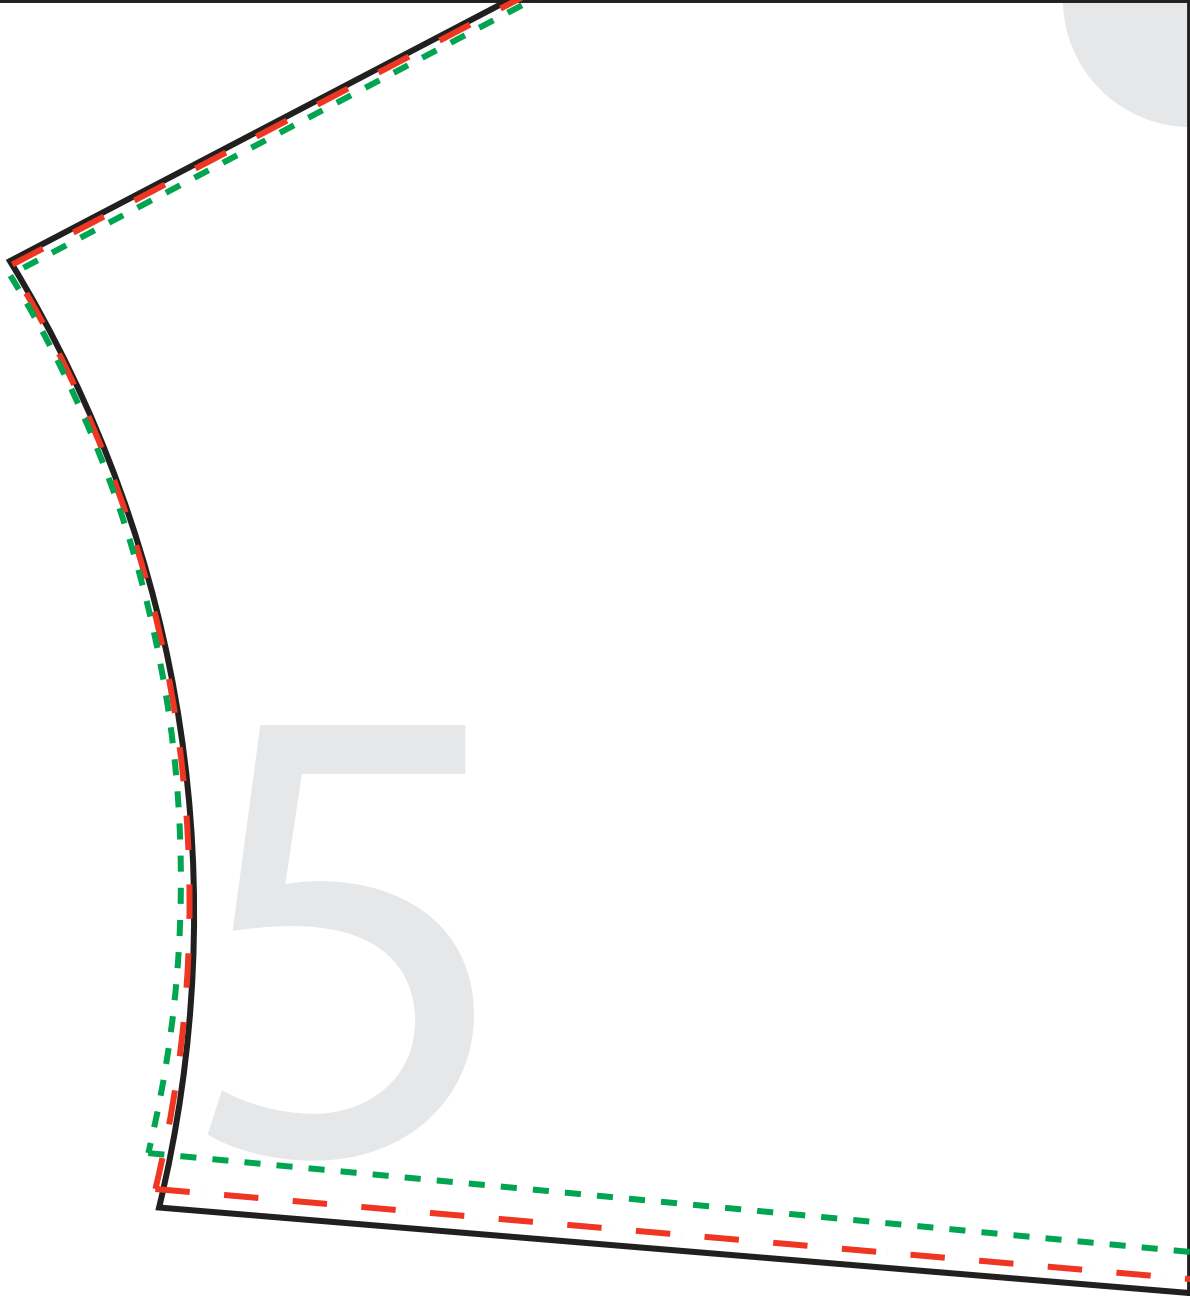

## Size Key Chart

Small -----

Medium -----

Large -----

2 x 2 inch  
Test  
Square

2

6

HAPPIESTCAMPER.COM

# PANEL SKIRT SKIRT

# Cut 8 - 10 Panels

3/8" seam allowance already included

8