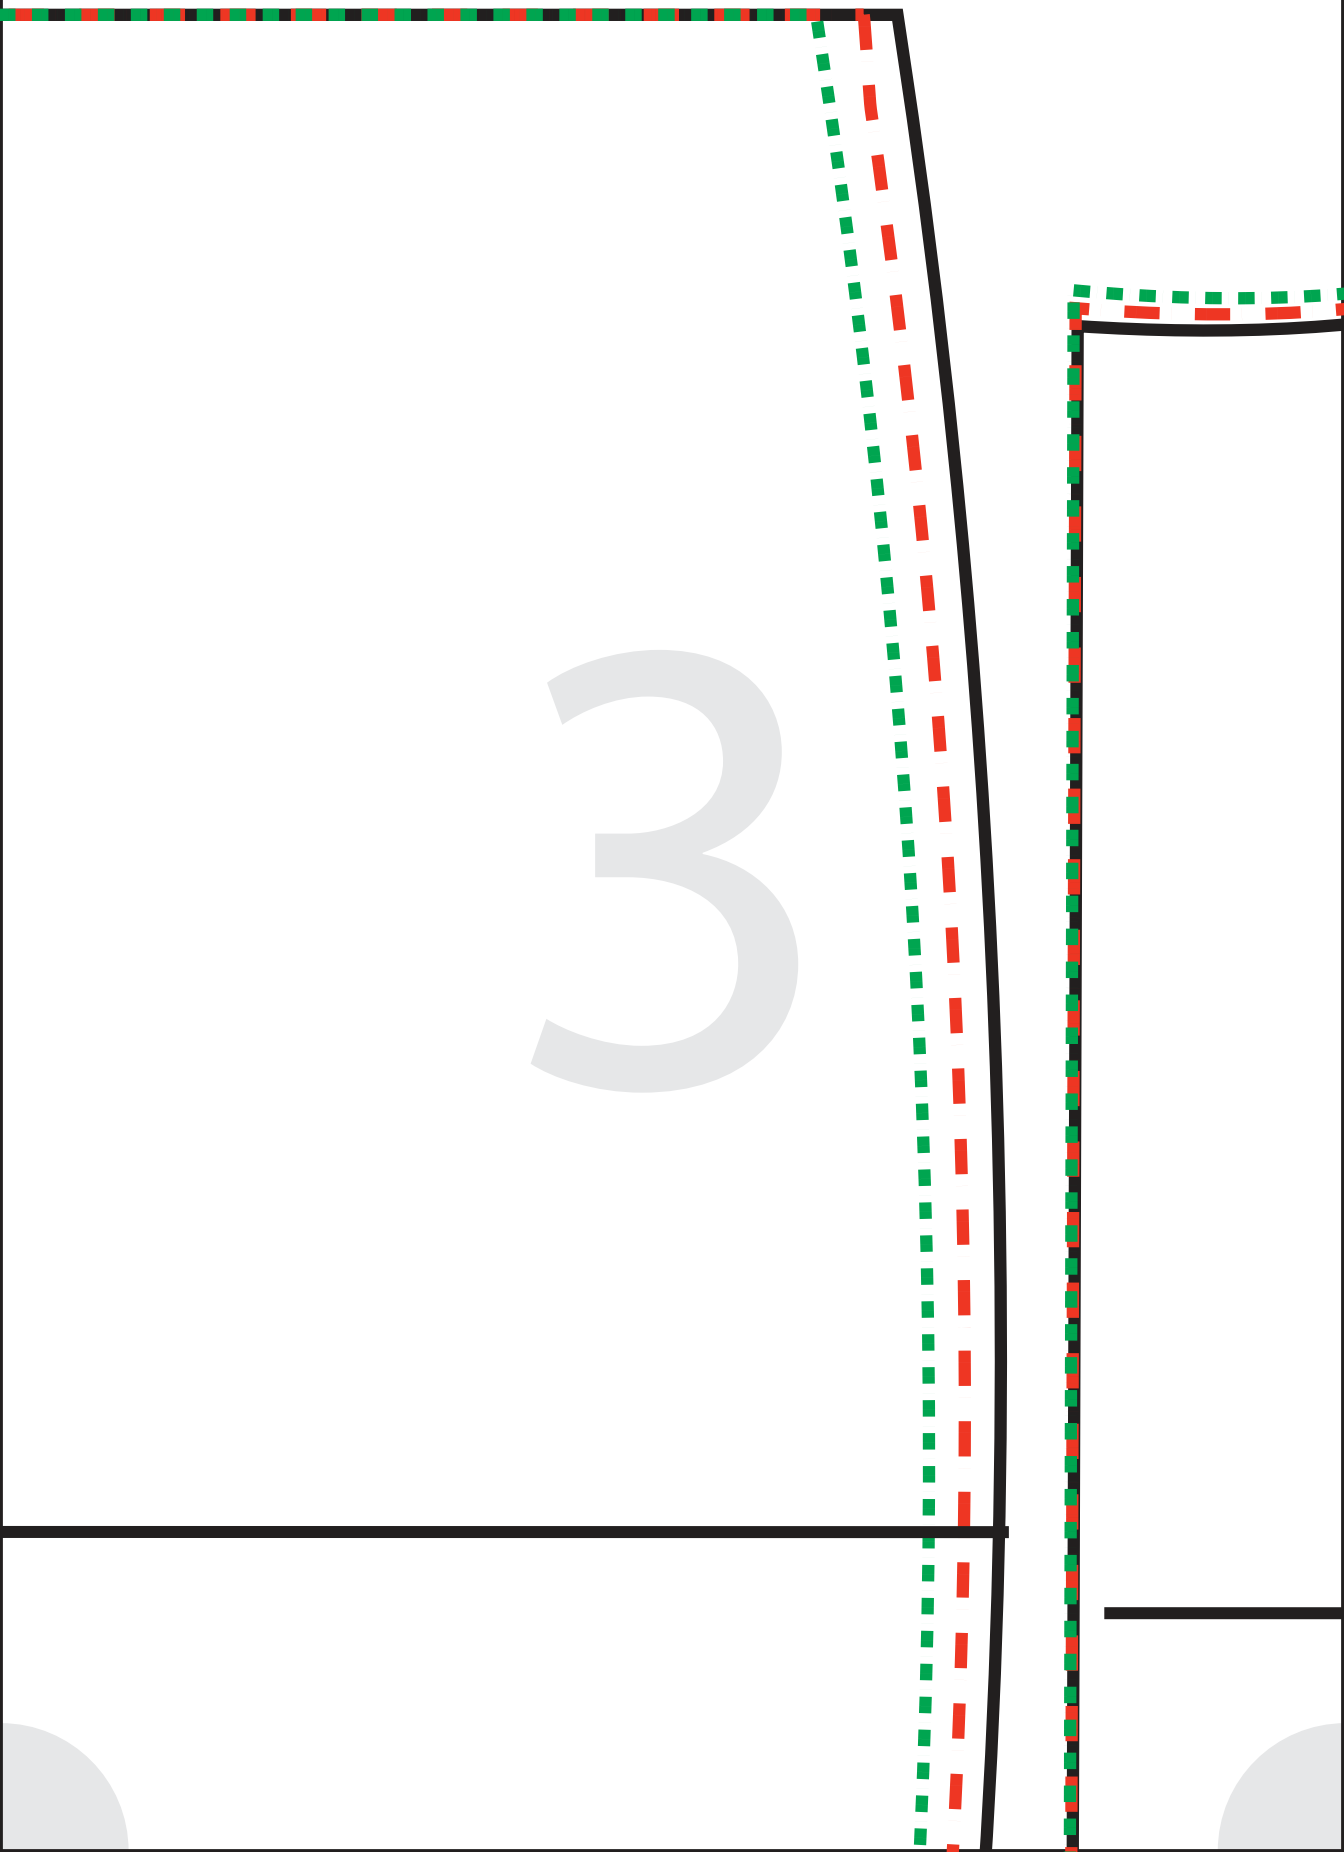

## Size Key Chart

Small 

Medium 

Large 

2 x 2 inch  
Test  
Square

CU

2

UT HERE FOR COLOUR BLOCKED VERSION

3

4

CUT HERE FOR COLOUR

5

R BLOCKED VERSION

6

7

8

FOLD

HAPPIESTCAMPER.COM

Hooded Circle top  
Front - Cut 1 on fold  
3/8" Seam Allowance Already Included

**STRETCH**

10

**FOLD**

HAPPIESTCAMPER.COM

Hooded Circle top

18

HAPPIESTCAMPER.COM

Hooded Circle top  
Hood - Cut 2 Mirrored  
3/8" Seam Allowance Already

20

Included

21