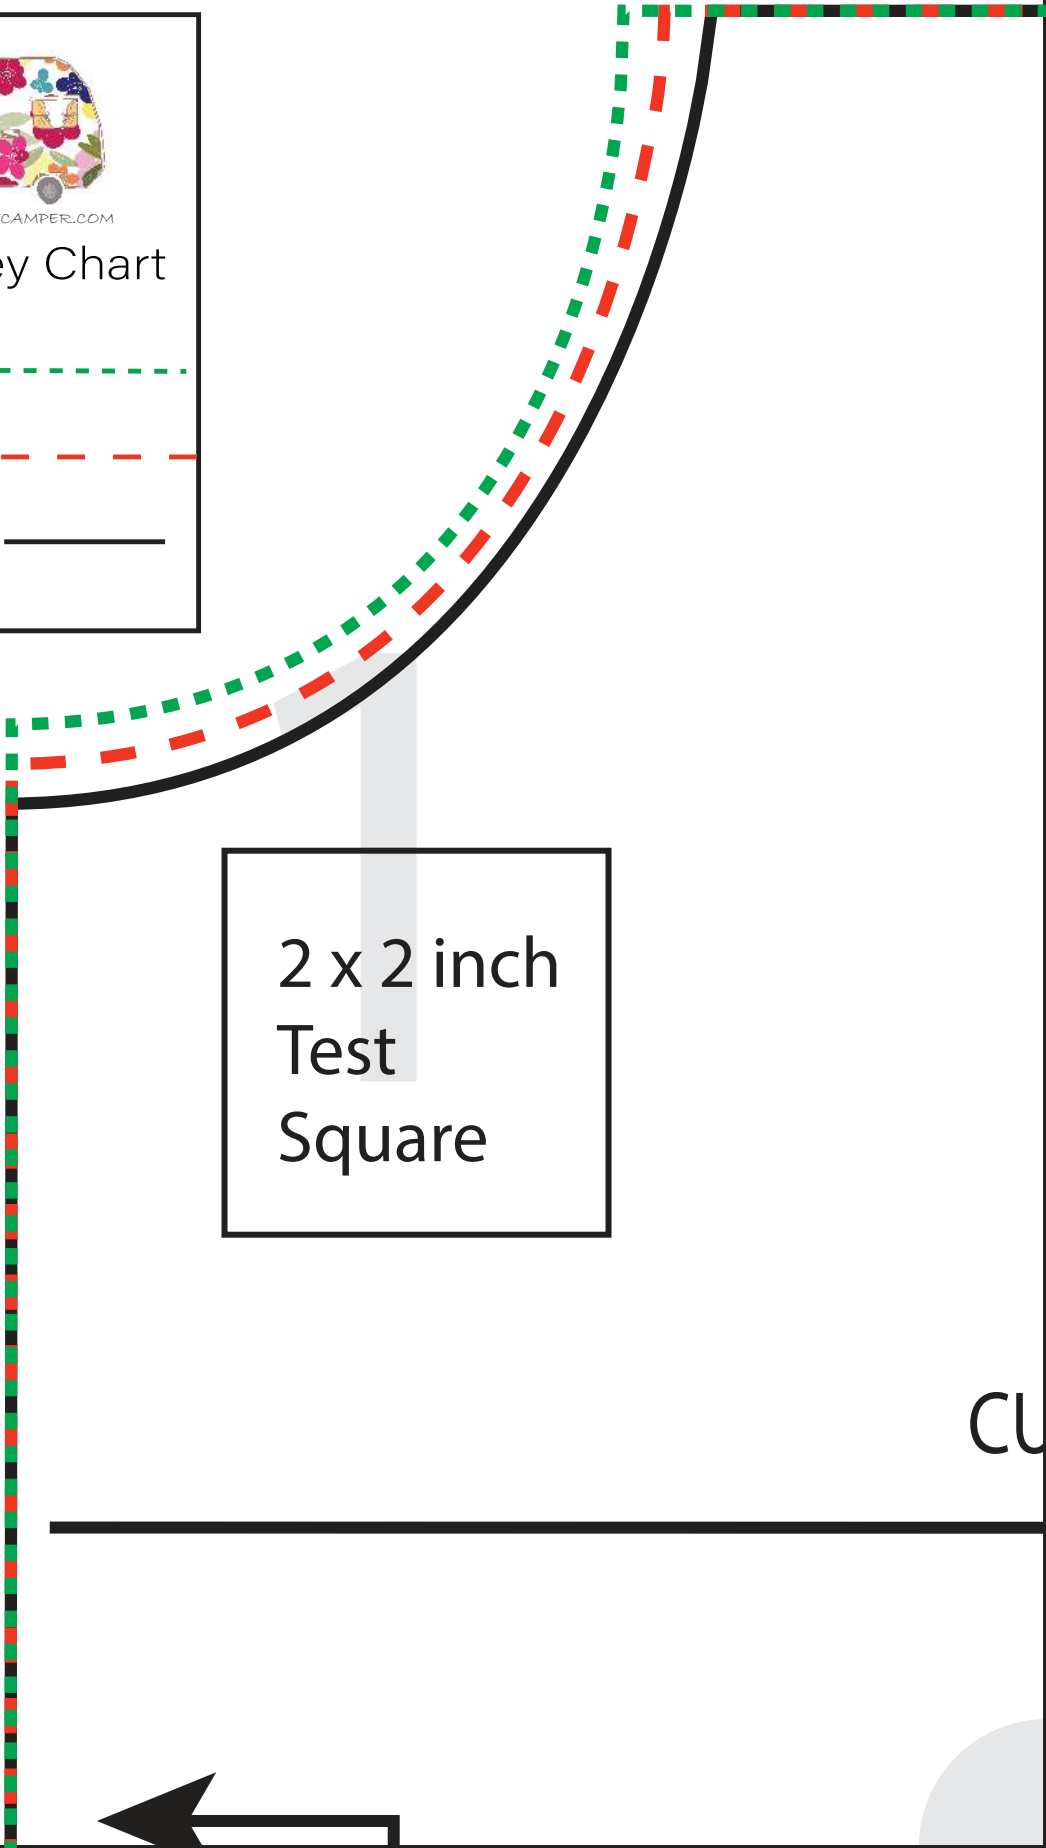

## Size Key Chart

Small 

Medium 

Large 

2 x 2 inch  
Test  
Square

CU

2

UT HERE FOR COLOUR BLOCKED VERSION

FOLD

HAPPIESTCAMPER.COM

Hooded Circle top  
Front - Cut 1 on fold  
3/8" Seam Allowance Already Included

**STRETCH**

10

**FOLD**

HAPPIESTCAMPER.COM

Hooded Circle top

Back - Cut 1 on fold

3/8" Seam Allowance Already Inc

cluded

14

STRETCH

15

16

17

18

HAPPIESTCAMPER.COM

Hooded Circle top  
Hood - Cut 2 Mirrored  
3/8" Seam Allowance Already

20

Included

21