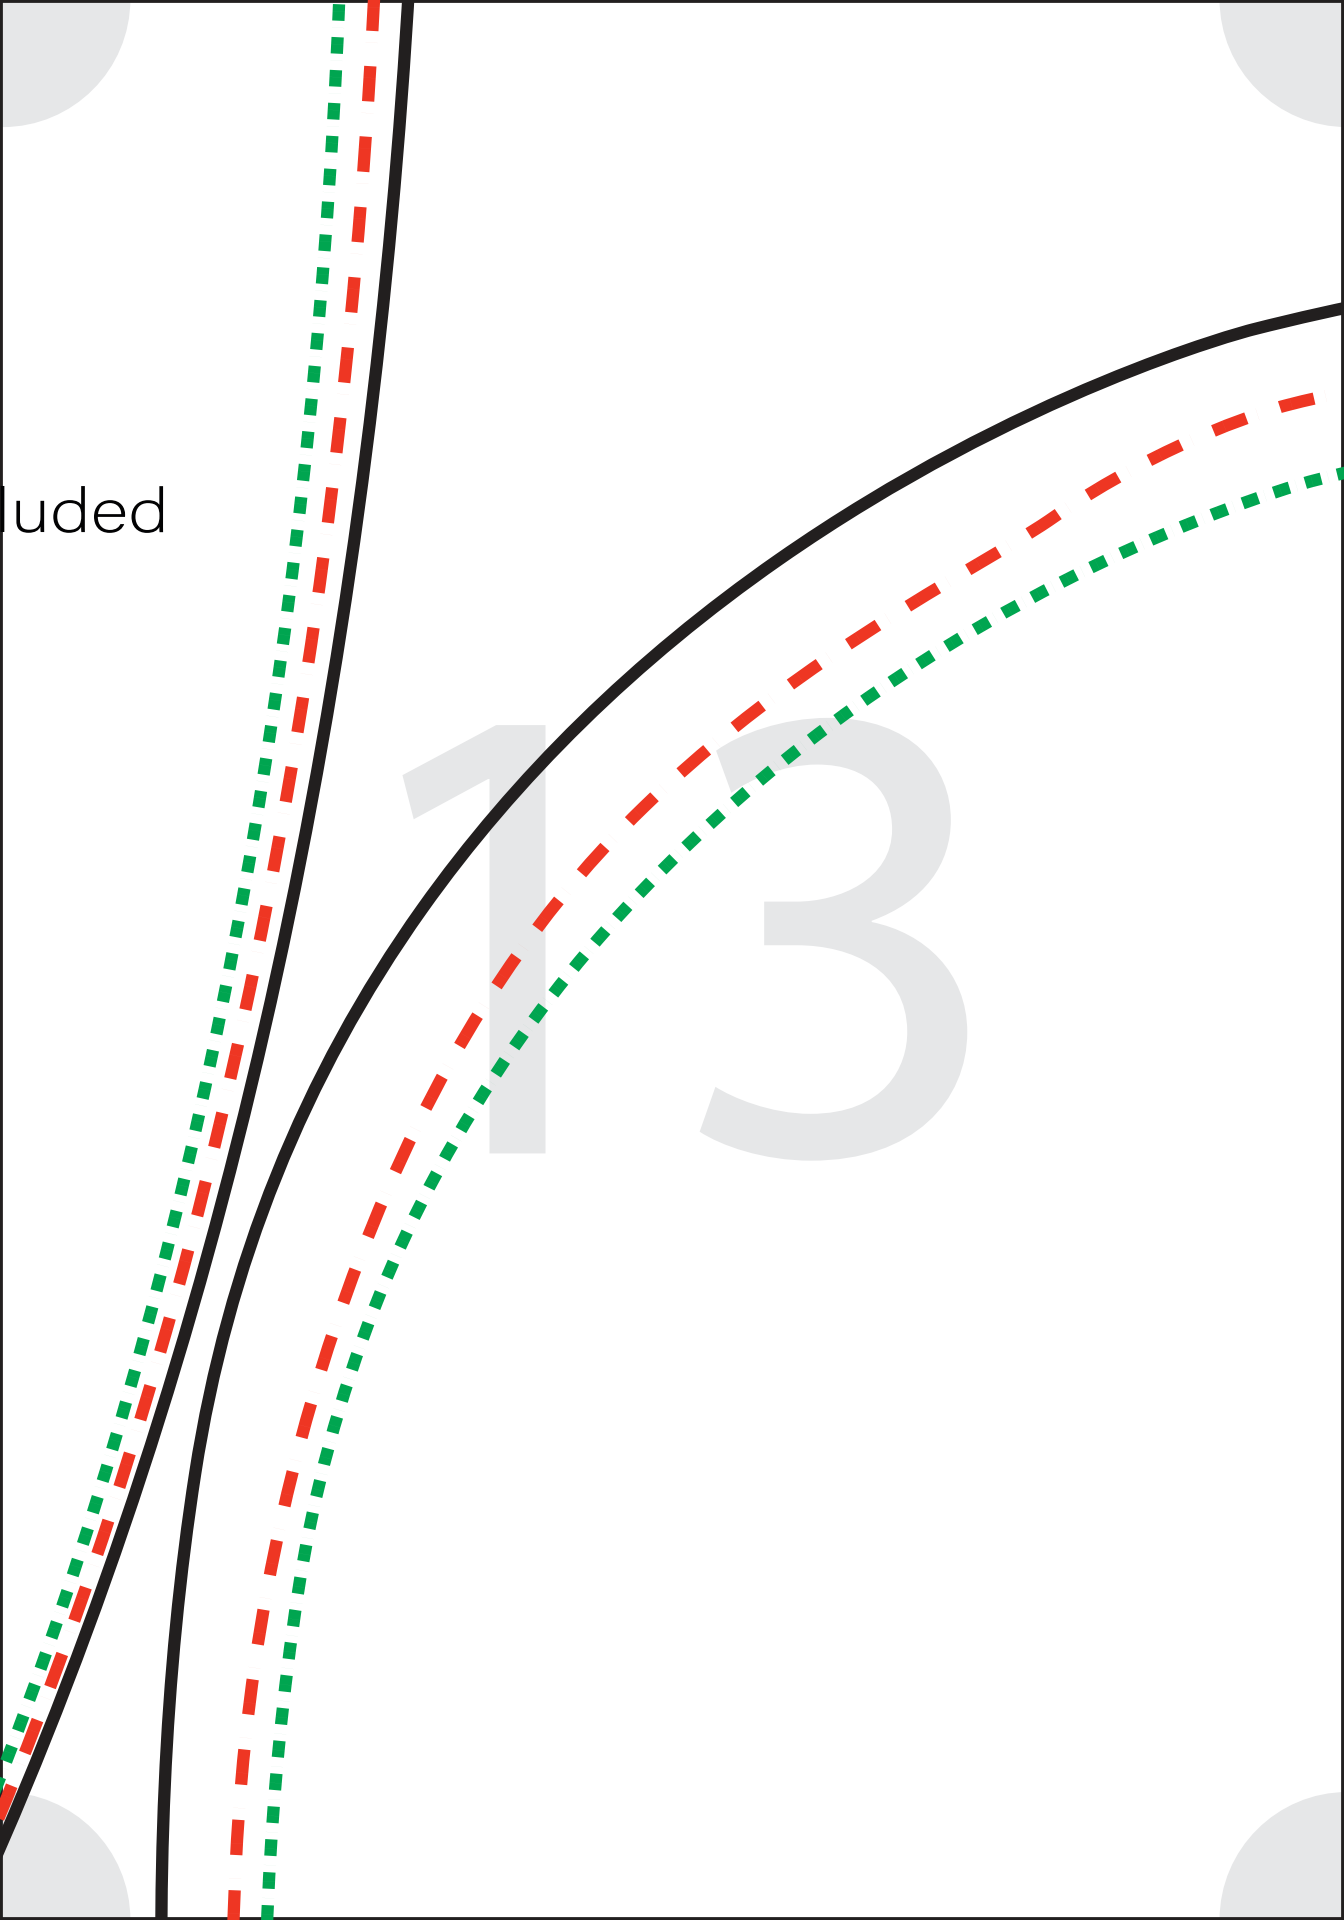

## Size Key Chart

Small 

Medium 

Large 

2 x 2 inch  
Test  
Square

CU

2

UT HERE FOR COLOUR BLOCKED VERSION

FOLD

HAPPIESTCAMPER.COM

Hooded Circle top  
Front - Cut 1 on fold  
3/8" Seam Allowance Already Included

**STRETCH**

10

**FOLD**

HAPPIESTCAMPER.COM

Hooded Circle top

Back - Cut 1 on fold

3/8" Seam Allowance Already Inc

cluded

14

STRETCH

15

16

17

18

HAPPIESTCAMPER.COM

Hooded Circle top  
Hood - Cut 2 Mirrored  
3/8" Seam Allowance Already

20

Included

21