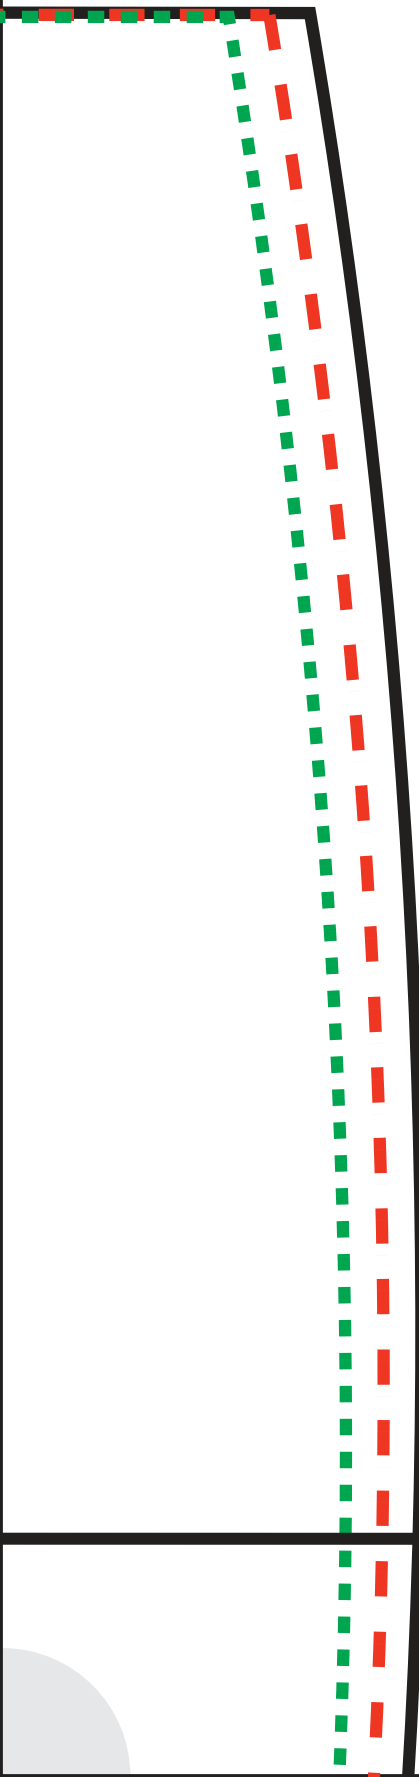

## Size Key Chart

Small 

Medium 

Large 

2 x 2 inch  
Test  
Square

CU

2

UT HERE FOR COLOUR BLOCKED VERSION

3

4

CUT HERE FOR COLOUR

5

R BLOCKED VERSION

6

7

8

FOLD

HAPPIESTCAMPER.COM

Hooded Circle top  
Front - Cut 1 on fold  
3/8" Seam Allowance Already Included

**STRETCH**

10

**FOLD**

HAPPIESTCAMPER.COM

Hooded Circle top

18

HAPPIESTCAMPER.COM

Hooded Circle top  
Hood - Cut 2 Mirrored  
3/8" Seam Allowance Already

20

Included

21