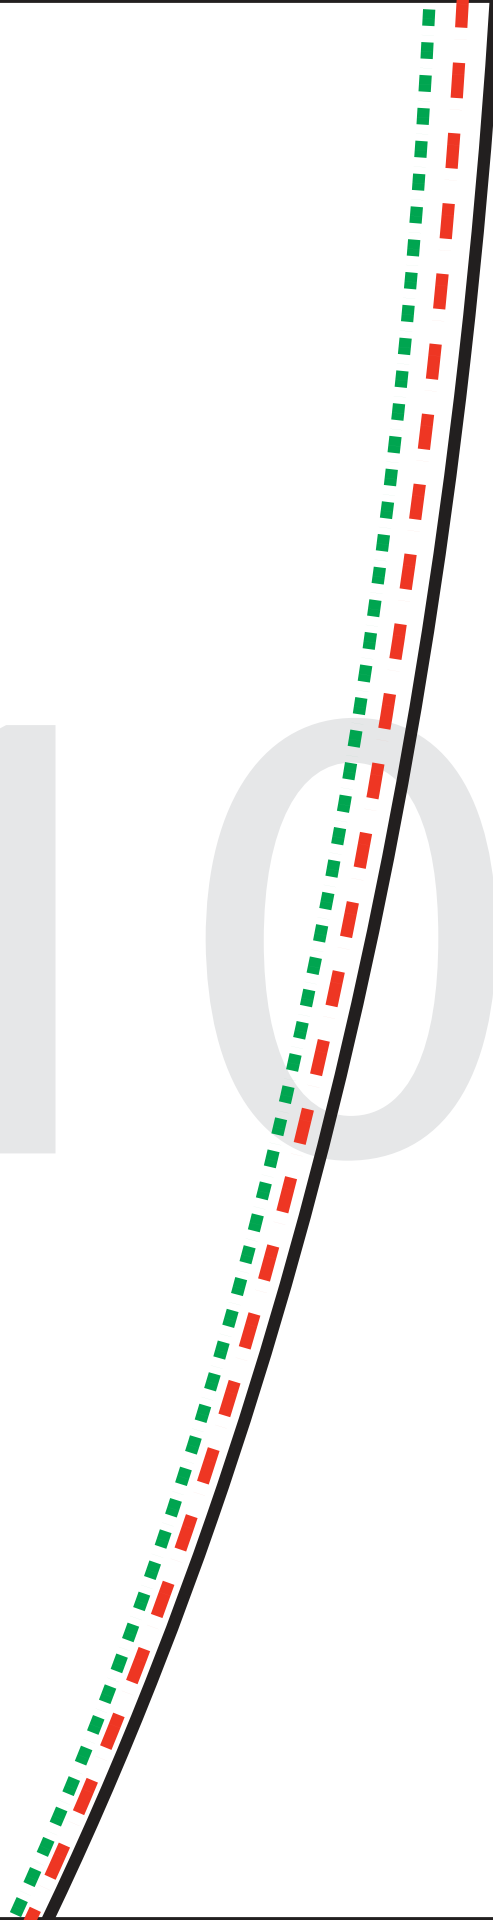

## Size Key Chart

Small 

Medium 

Large 

2 x 2 inch  
Test  
Square

CU

2

UT HERE FOR COLOUR BLOCKED VERSION

3

4

CUT HERE FOR COLOUR

5

R BLOCKED VERSION

6

7

8

FOLD

HAPPIESTCAMPER.COM

Hooded Circle top  
Front - Cut 1 on fold  
3/8" Seam Allowance Already Included

**STRETCH**

10

**FOLD**

HAPPIESTCAMPER.COM

Hooded Circle top

18

HAPPIESTCAMPER.COM

Hooded Circle top  
Hood - Cut 2 Mirrored  
3/8" Seam Allowance Already

20

Included

21