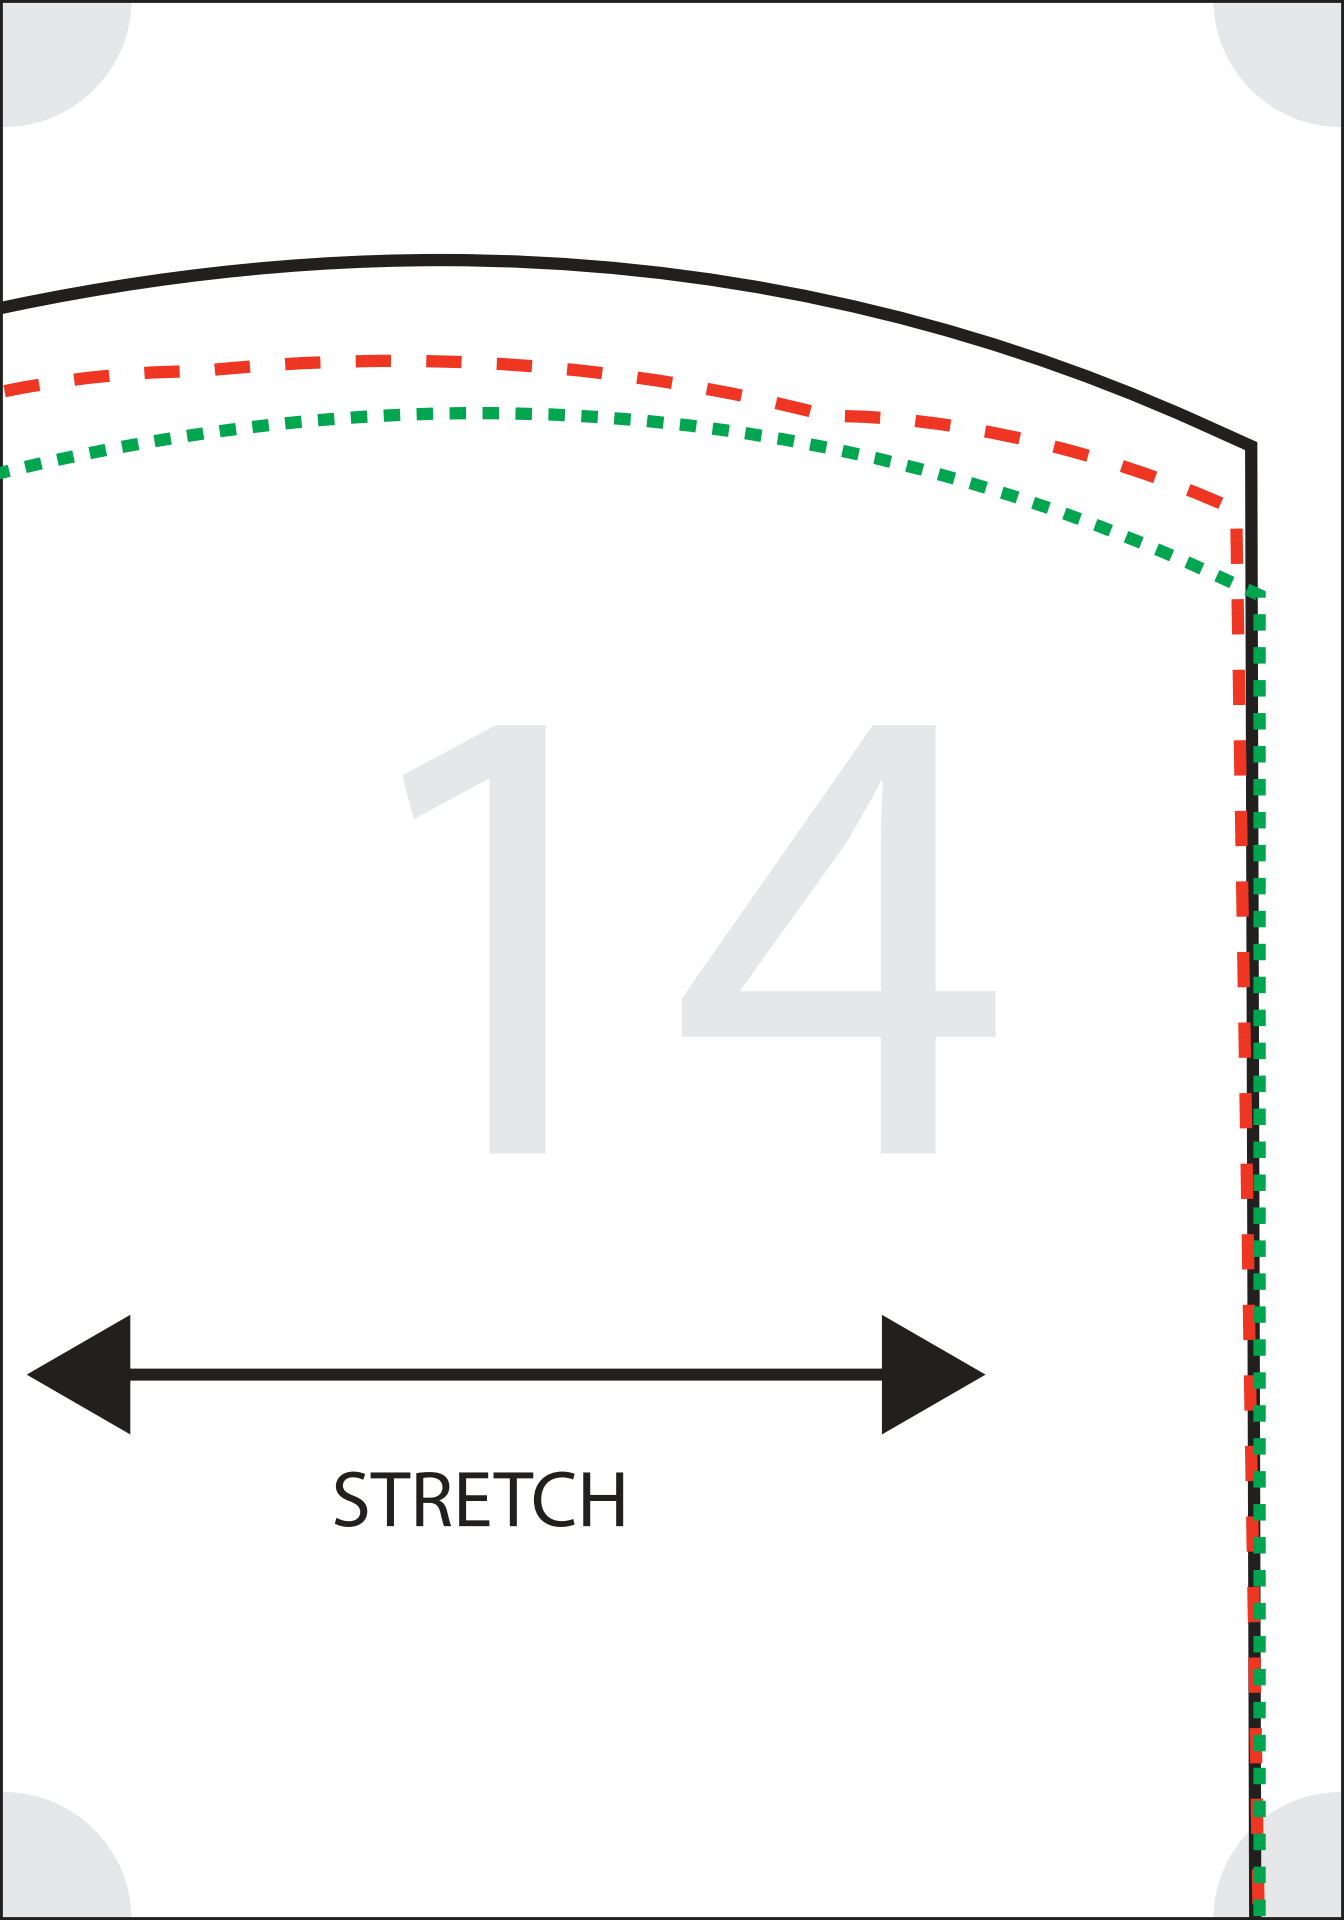

## Size Key Chart

Small 

Medium 

Large 

2 x 2 inch  
Test  
Square

CU

2

UT HERE FOR COLOUR BLOCKED VERSION

FOLD

HAPPIESTCAMPER.COM

Hooded Circle top  
Front - Cut 1 on fold  
3/8" Seam Allowance Already Included

**STRETCH**

10

**FOLD**

HAPPIESTCAMPER.COM

Hooded Circle top

Back - Cut 1 on fold

3/8" Seam Allowance Already Inc

cluded

14

STRETCH

15

16

17

18

HAPPIESTCAMPER.COM

Hooded Circle top  
Hood - Cut 2 Mirrored  
3/8" Seam Allowance Already

20

Included

21