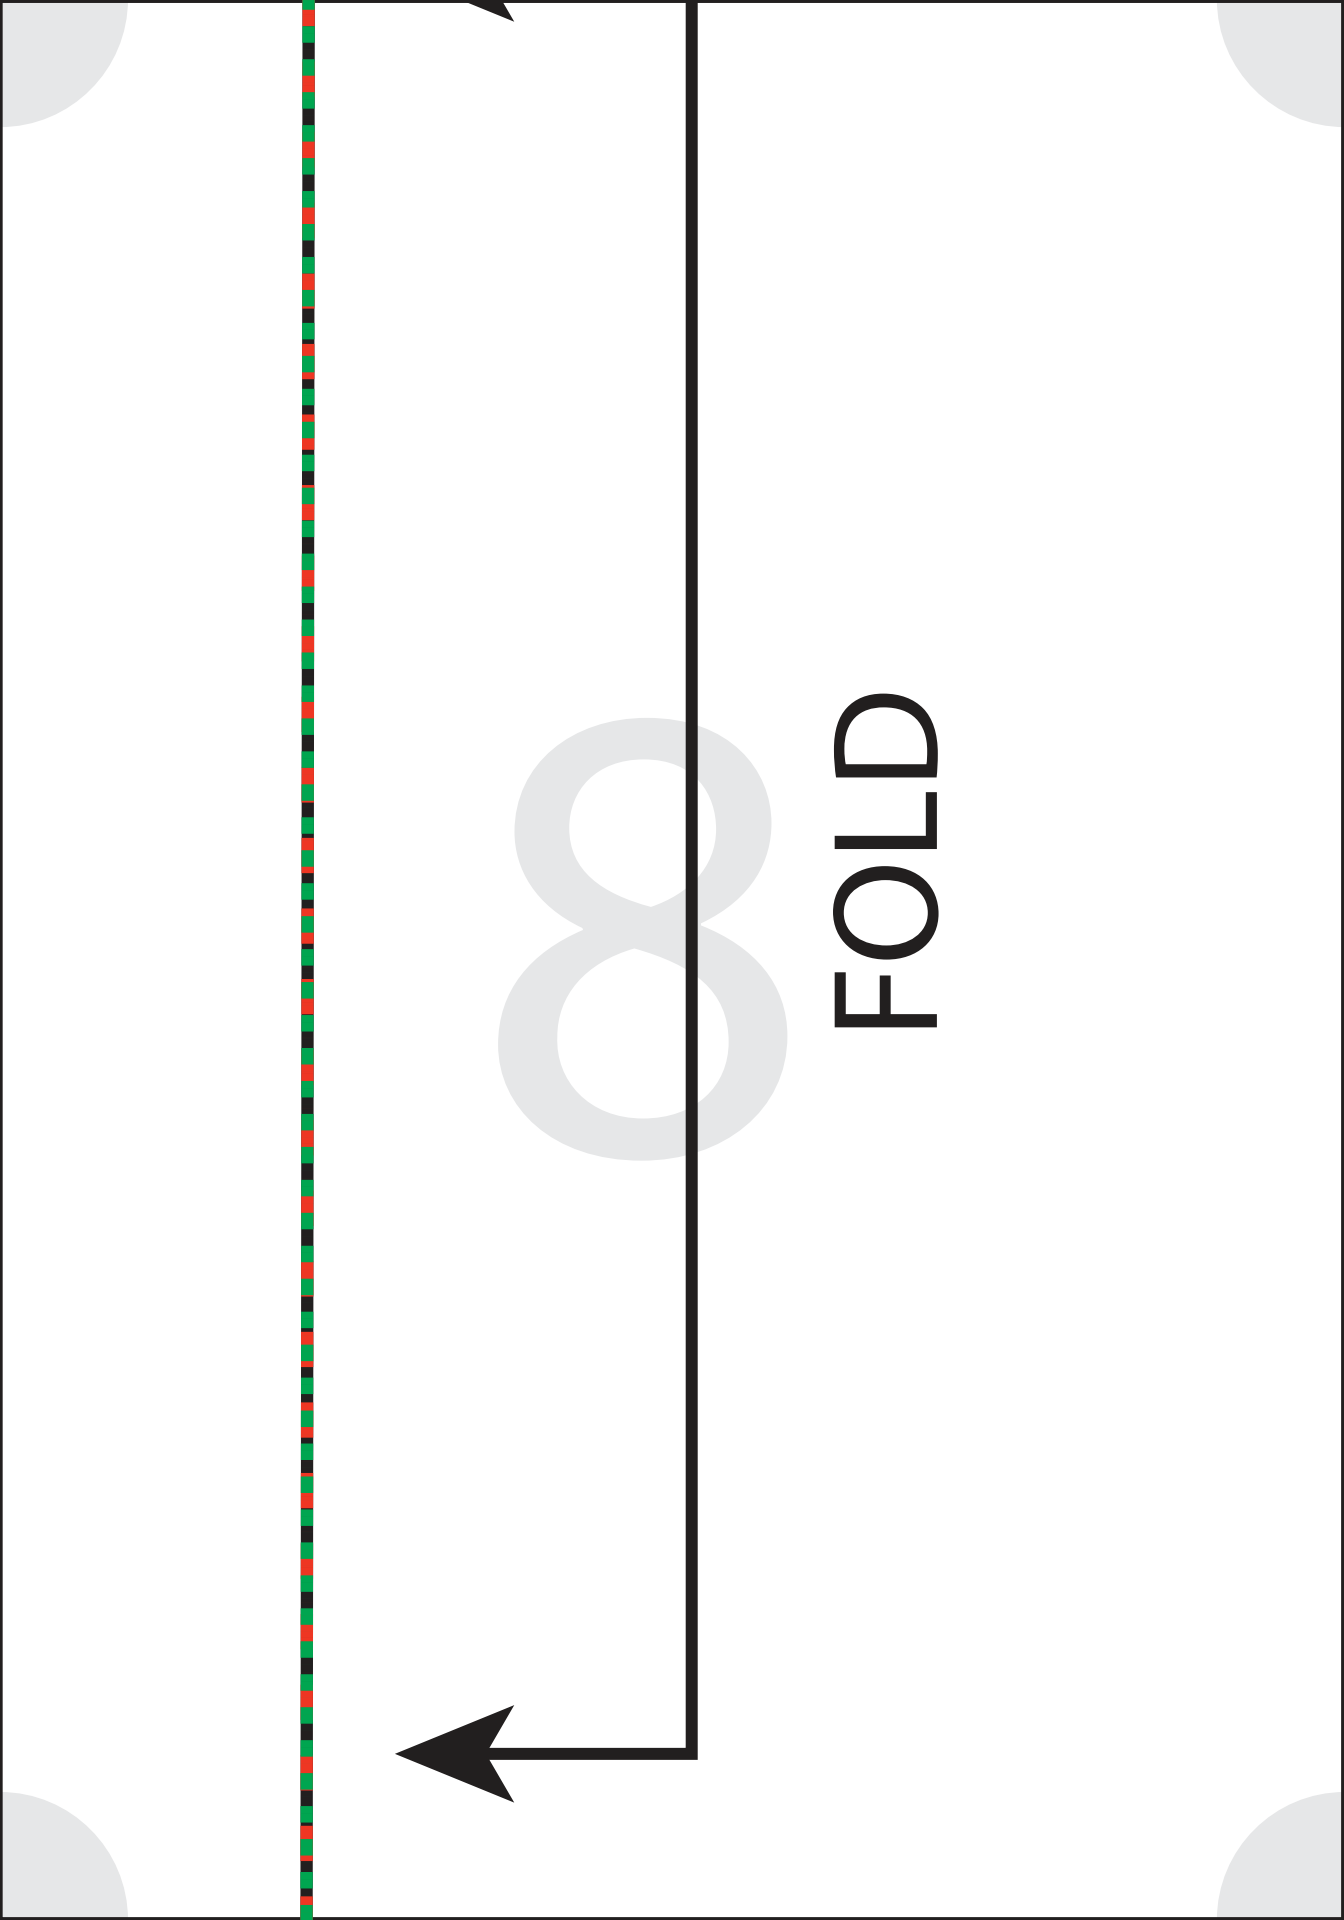

## Size Key Chart

Small 

Medium 

Large 

2 x 2 inch  
Test  
Square

CU

2

UT HERE FOR COLOUR BLOCKED VERSION

FOLD

HAPPIESTCAMPER.COM

Hooded Circle top  
Front - Cut 1 on fold  
3/8" Seam Allowance Already Included

**STRETCH**

10

**FOLD**

HAPPIESTCAMPER.COM

Hooded Circle top

Back - Cut 1 on fold

3/8" Seam Allowance Already Inc

cluded

14

STRETCH

15

16

17

18

HAPPIESTCAMPER.COM

Hooded Circle top  
Hood - Cut 2 Mirrored  
3/8" Seam Allowance Already

20

Included

21