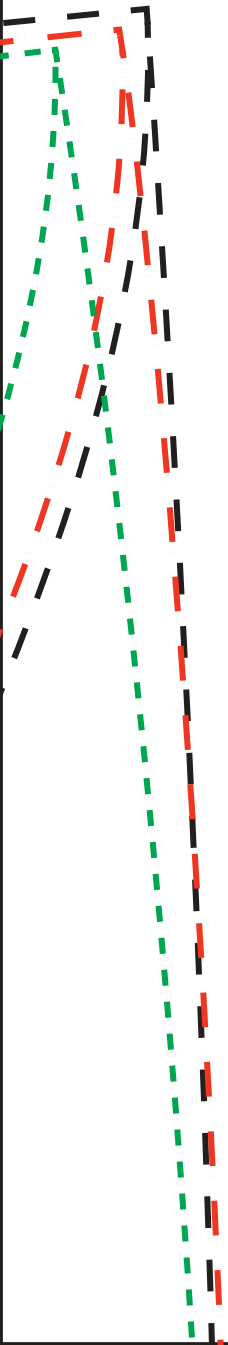

HAPPIESTCAMPER.COM

Size Key Chart

2 x 2 inch
Test
Square

2

3

HAPPIESTCAMPER.COM

SLIP DRESS FRONT AND BACK

5

6

8

CUT 2 ON FOLD

3/8" Seam Allowance Already Inc

9
FOLD

cluded

10

FRONT HEM

BACK HEM

12