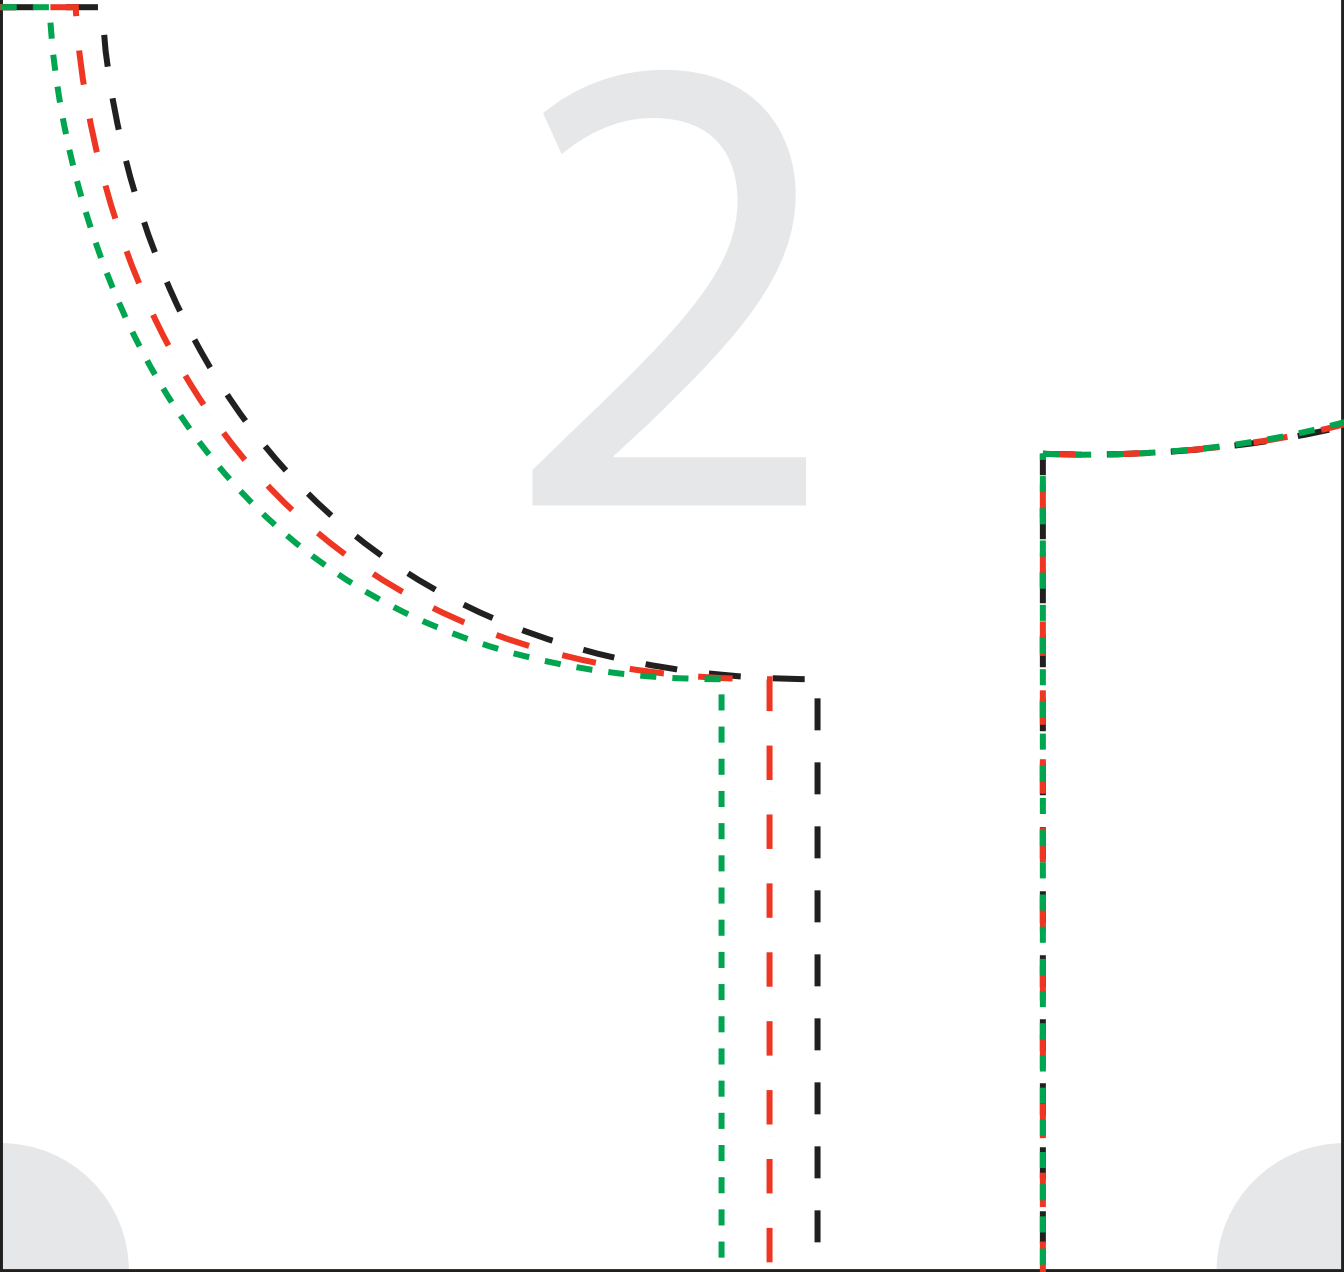

HAPPIESTCAMPER.COM

Size Key Chart

Small

Medium

Large

2 x 2 inch
Test
Square

Reversible Spaghetti Strap Tank Shirt Strap - Cut 2

2

Top
of each colour

FOLD

4

Reversible Sp

CUT 2 ON FO
1/4" Seam All

HAPPIESTCAMPER.COM

Maghetti Strap Tank Top
Shirt - Front
FOLD - one in each colour
allowance Already Included

5

FOLD

HAPPIESTCAMPER.COM

Reversible Spaghetti Strap Tank Top Shirt Back

CUT 2 ON FOLD - one in each colour
1/4" Seam Allowance Already Included

6

8

9