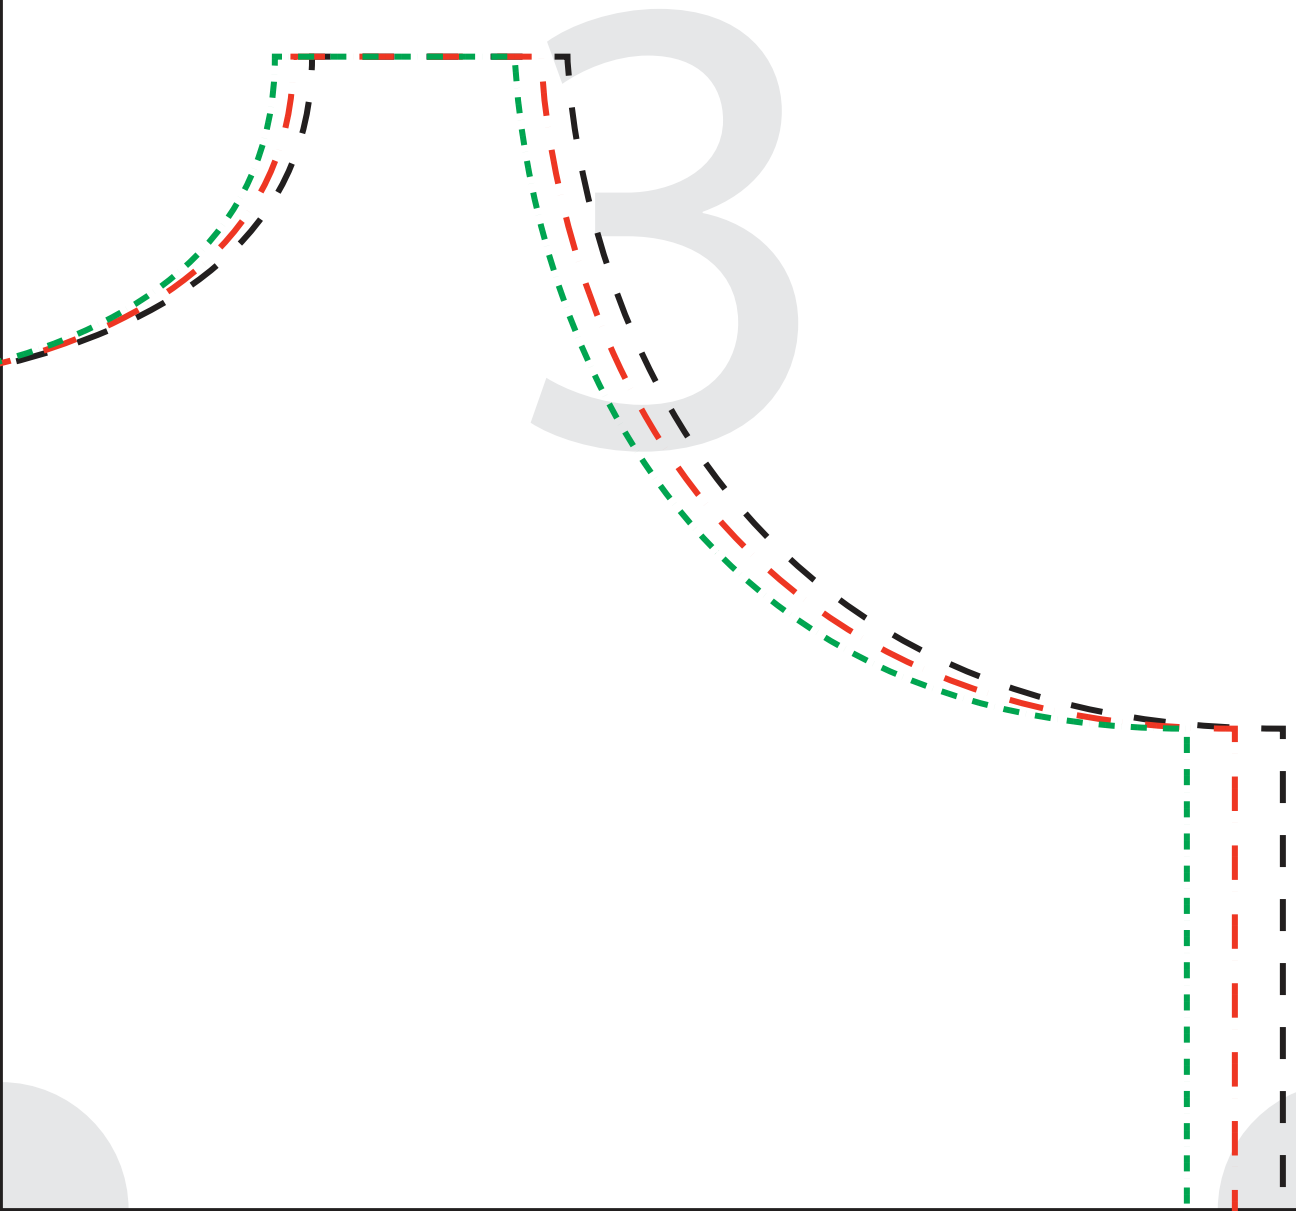

HAPPIESTCAMPER.COM

Size Key Chart

Small

Medium

Large

2 x 2 inch
Test
Square

Reversible Spaghetti Strap Tank Shirt Strap - Cut 2

2

Top
of each colour

FOLD

4

Reversible Sp

CUT 2 ON FO
1/4" Seam All

HAPPIESTCAMPER.COM

Maghetti Strap Tank Top
Shirt - Front
FOLD - one in each colour
allowance Already Included

5

FOLD

HAPPIESTCAMPER.COM

Reversible Spaghetti Strap Tank Top Shirt Back

CUT 2 ON FOLD - one in each colour
1/4" Seam Allowance Already Included

6

8

9