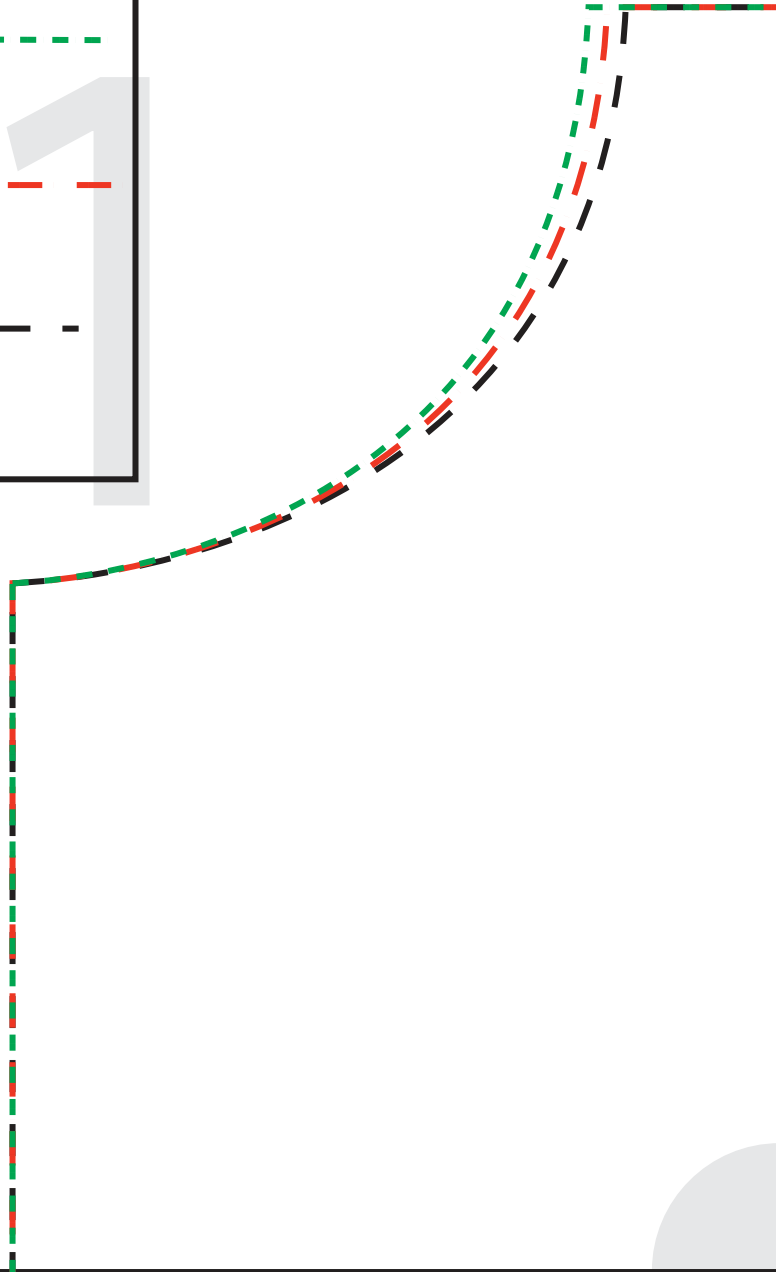

HAPPIESTCAMPER.COM

Size Key Chart

Small

Medium

Large

2 x 2 inch
Test
Square

Reversible Spaghetti Strap Tank Shirt Strap - Cut 2

2

Top
of each colour

FOLD

4

Reversible Sp

CUT 2 ON FO
1/4" Seam All

HAPPIESTCAMPER.COM

Maghetti Strap Tank Top
Shirt - Front
FOLD - one in each colour
allowance Already Included

5

FOLD

HAPPIESTCAMPER.COM

Reversible Spaghetti Strap Tank Top Shirt Back

CUT 2 ON FOLD - one in each colour
1/4" Seam Allowance Already Included

6

8

9