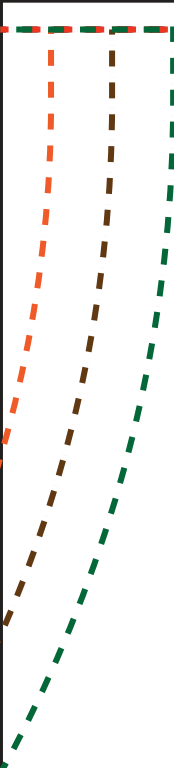

HAPPIESTCAMPER.COM

Size Key Chart

Small

Medium

Large

XL

XXL

XXXL

2 x 2 inch
Test
Square

1

2

Fold

3

HAPPIESTCAMPER.COM

Woven Circle Skirt with
Exposed Elastic Waistband
Cut 2 on Fold

4

13

14

The page features a decorative header with five horizontal dashed lines in green, red, black, orange, and brown from top to bottom. The lines are slightly curved upwards. There are also four light gray circular corner pieces, one in each corner of the page.

15

The page features four sets of parallel dashed lines in the top-left corner, colored green, red, black, and brown from top to bottom. The number '16' is centered on the page in a large, light gray font. The corners of the page are decorated with light gray circular shapes.