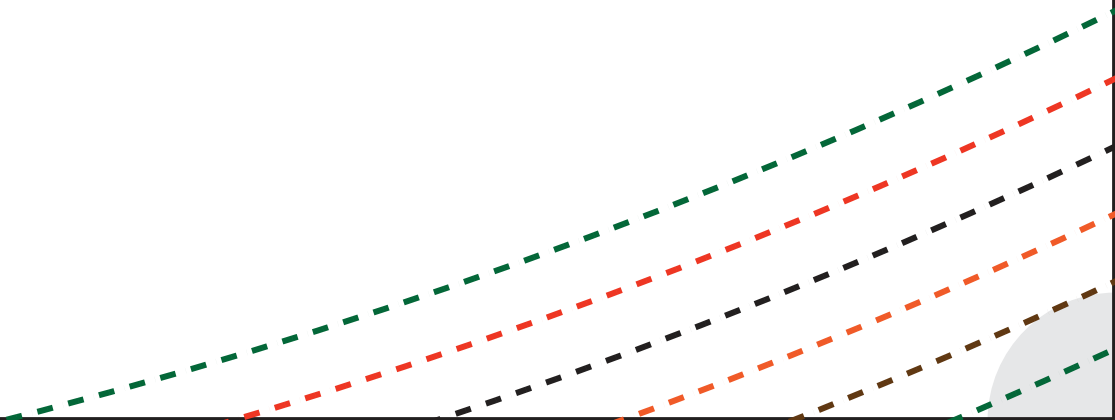

2 x 2 inch
Test
Square

1

2

Fold

3

HAPPIESTCAMPER.COM

Woven Circle Skirt with
Exposed Elastic Waistband
Cut 2 on Fold

4

13

14

The page features a decorative header with five horizontal dashed lines in green, red, black, orange, and brown from top to bottom. The lines are slightly curved upwards. There are also four light gray circular corner pieces, one in each corner of the page.

15

The page features four sets of parallel dashed lines in the top-left corner, colored green, red, black, and brown from top to bottom. The number '16' is centered on the page in a large, light gray font. The corners of the page are decorated with light gray circular shapes.